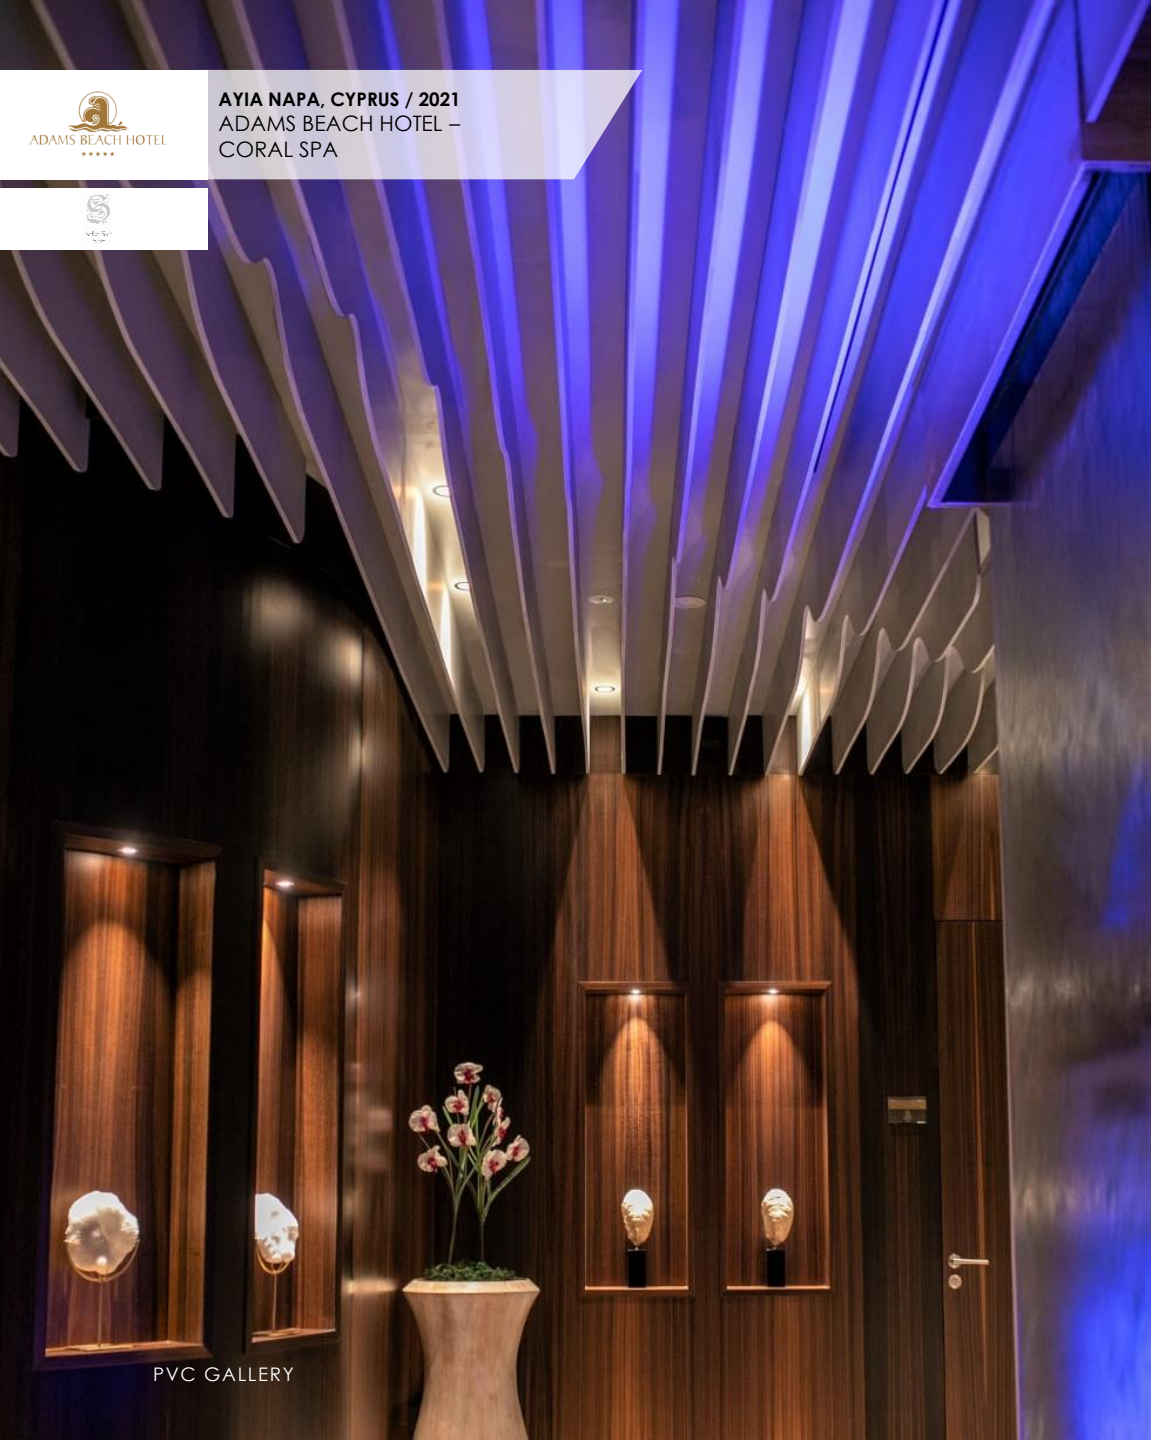

PVC GALLERY