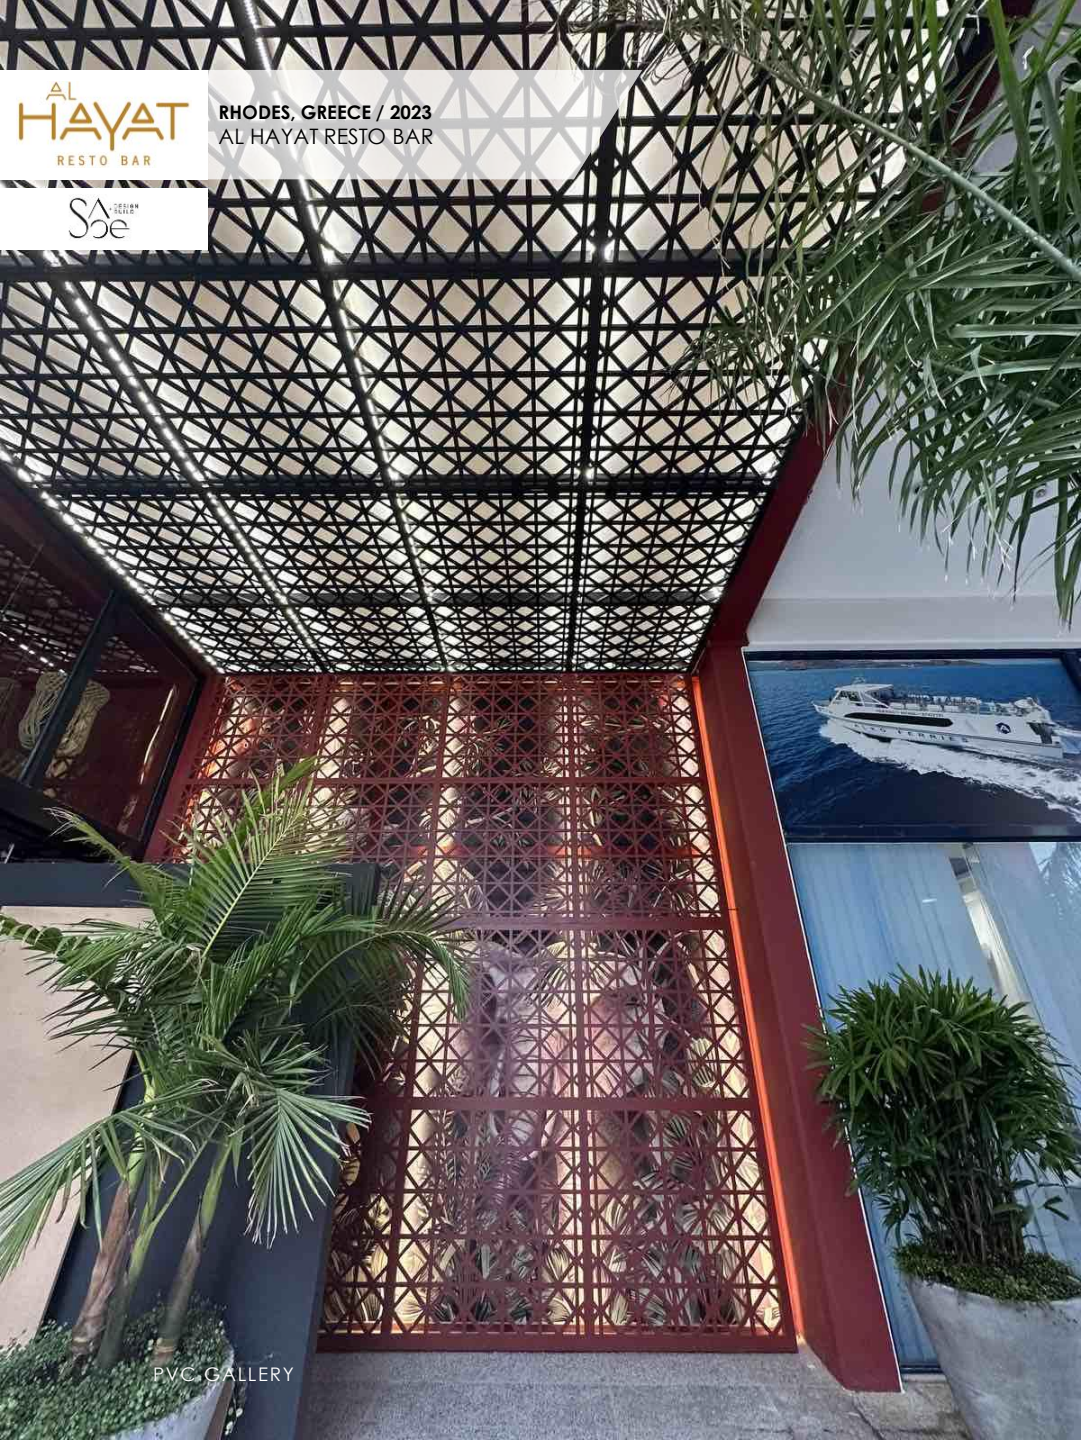

SA DESIGN
S&B

PVC GALLERY

PERGOLA

PVC GALLERY

PERGOLA

Muse

PAPHOS, CYPRUS / 2020
MUSE CAFE

PVC GALLERY