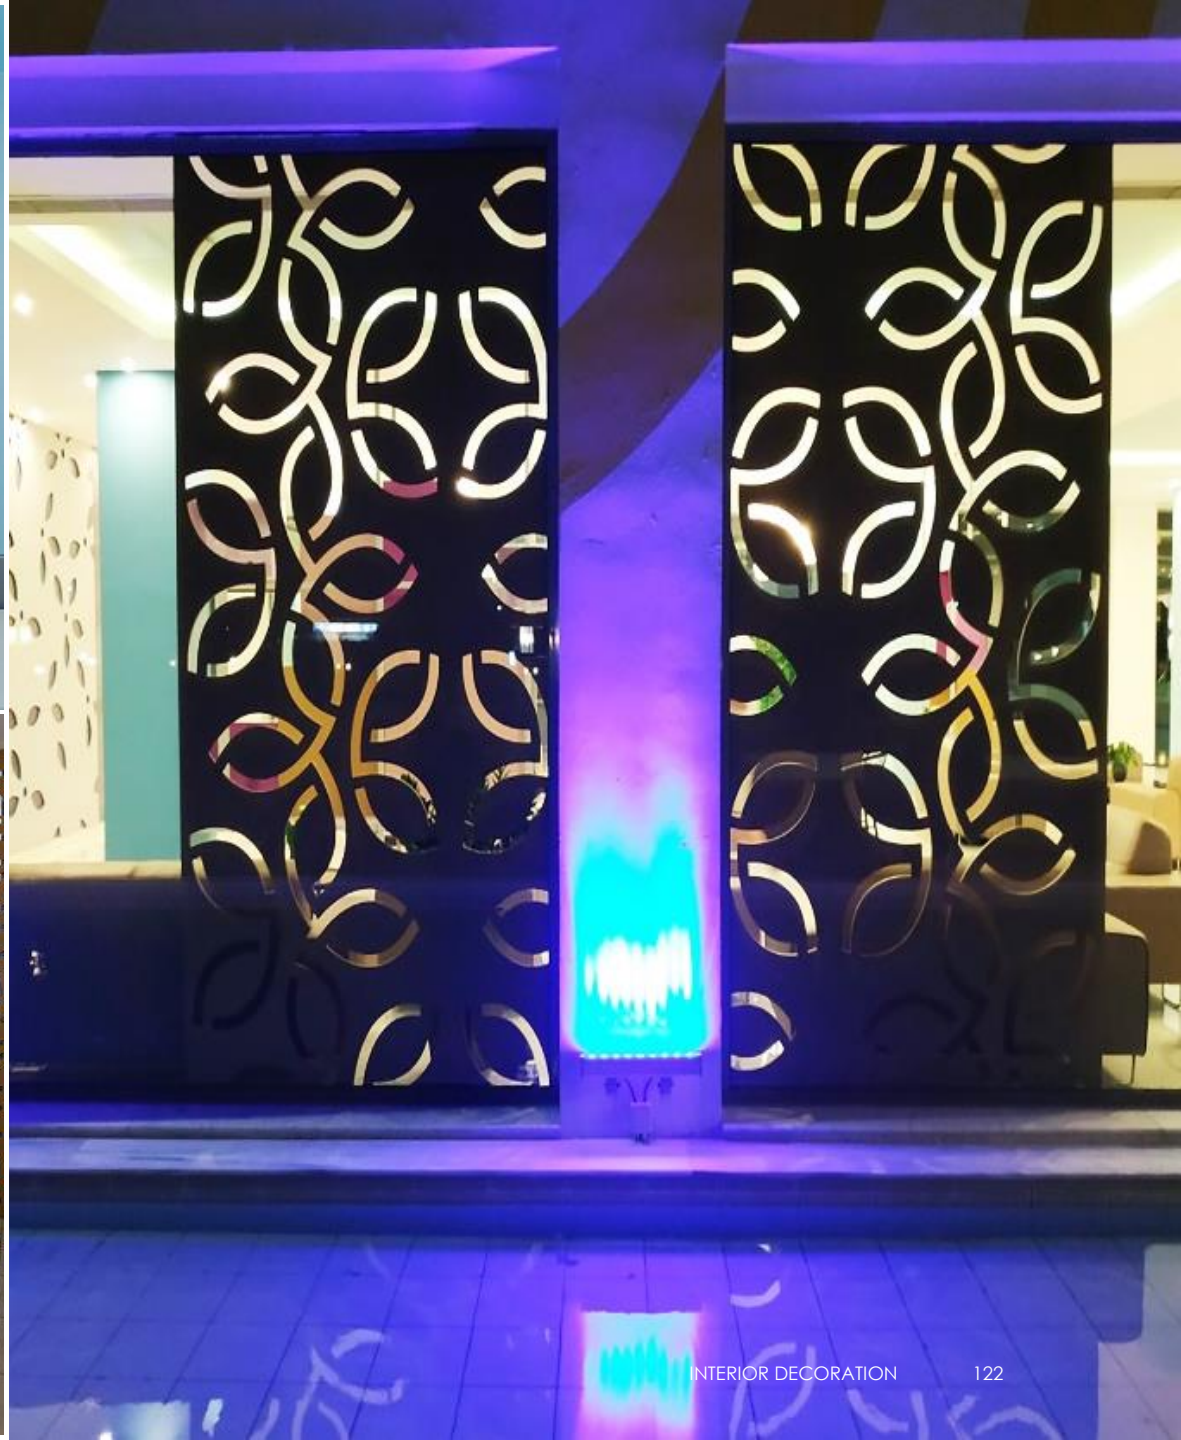

INTERIOR DECORATION