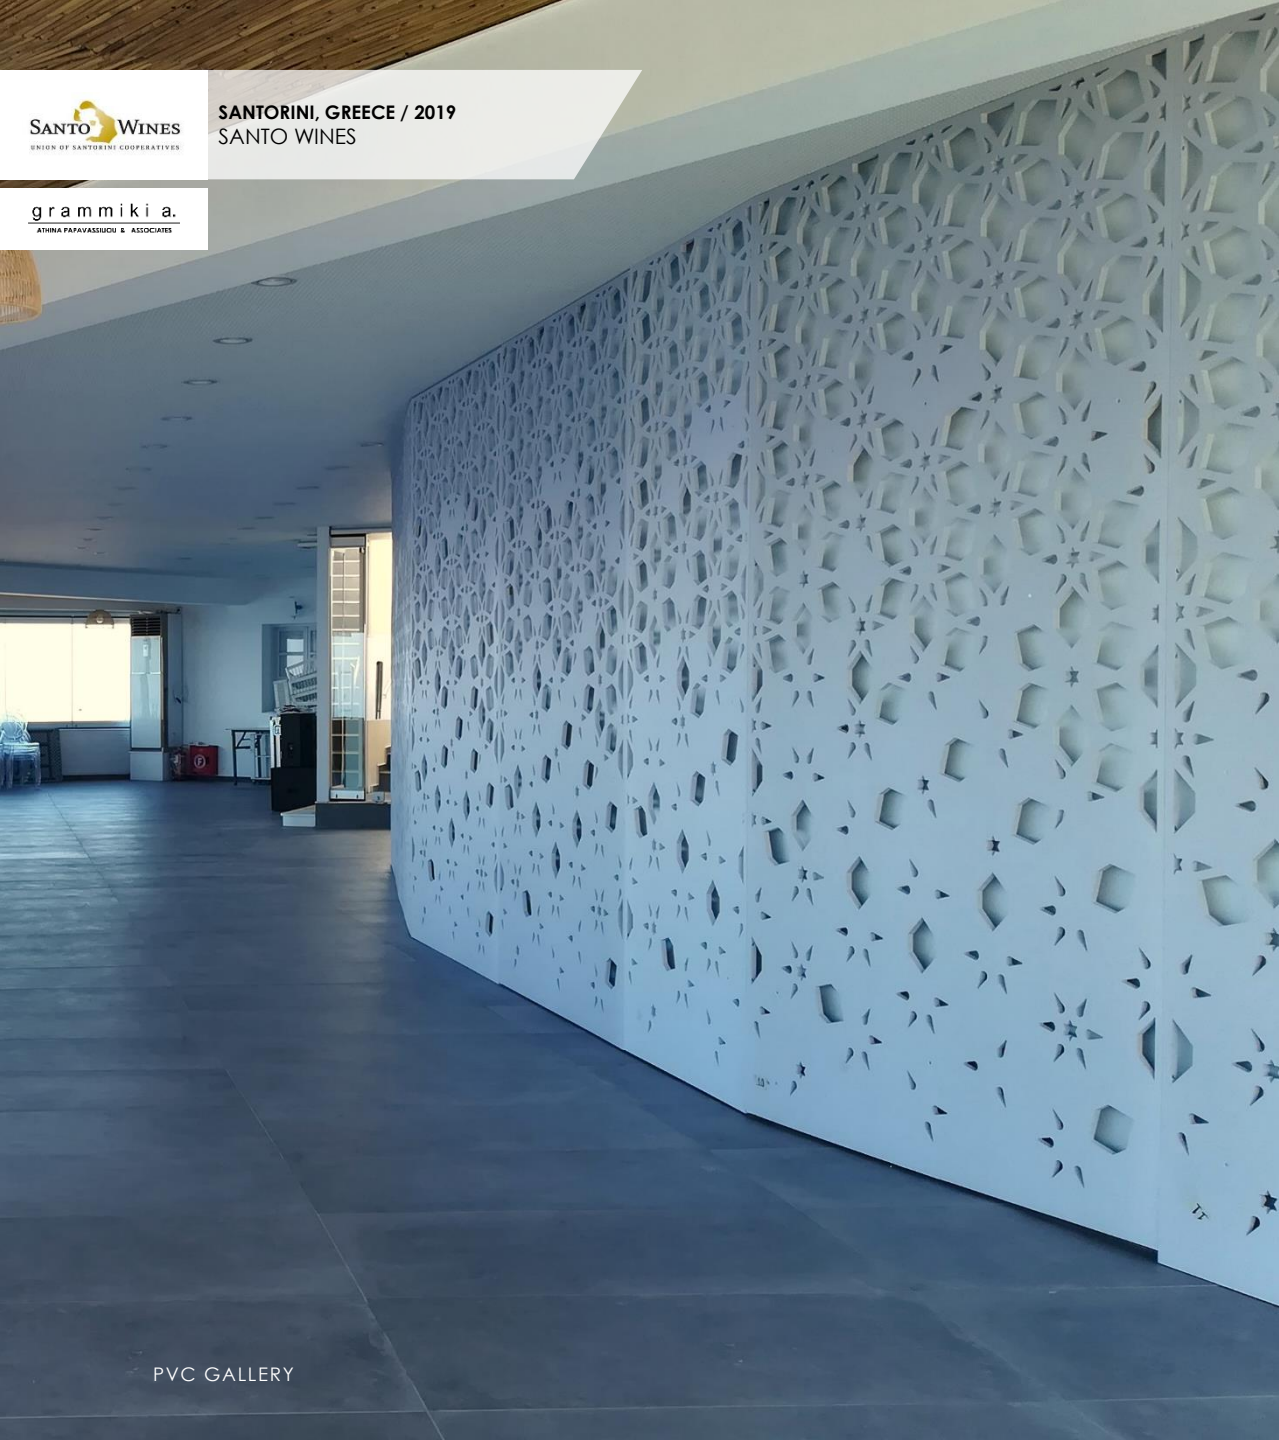

PVC GALLERY