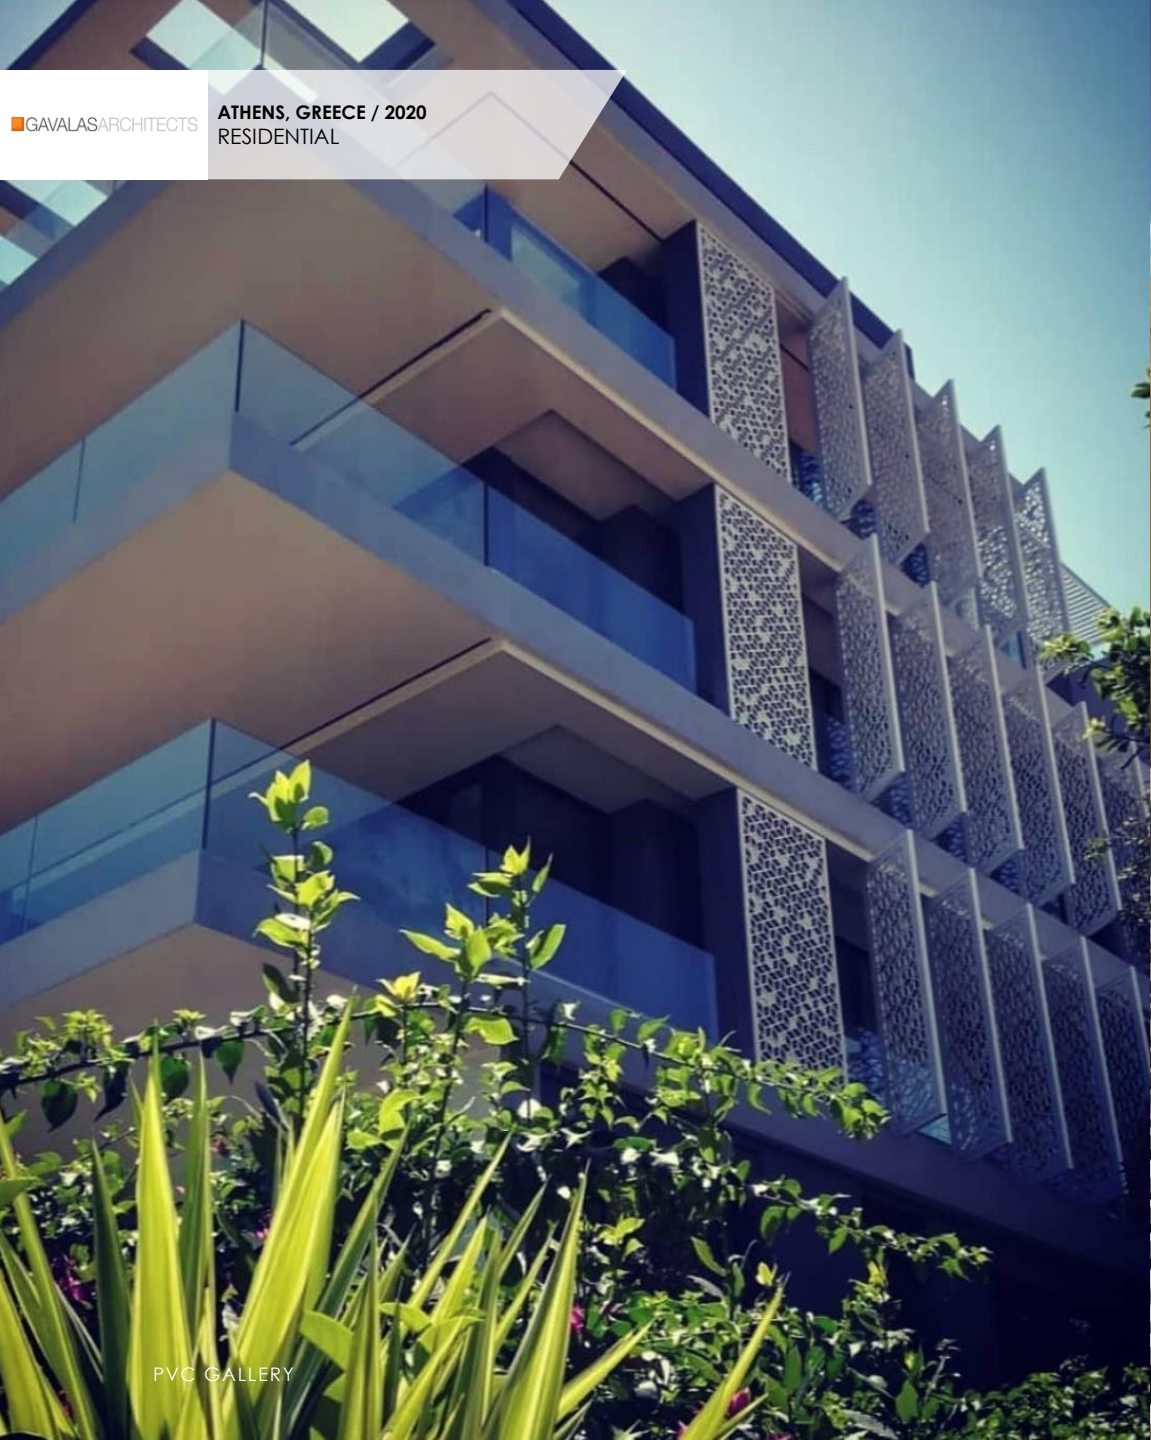

PVC GALLERY