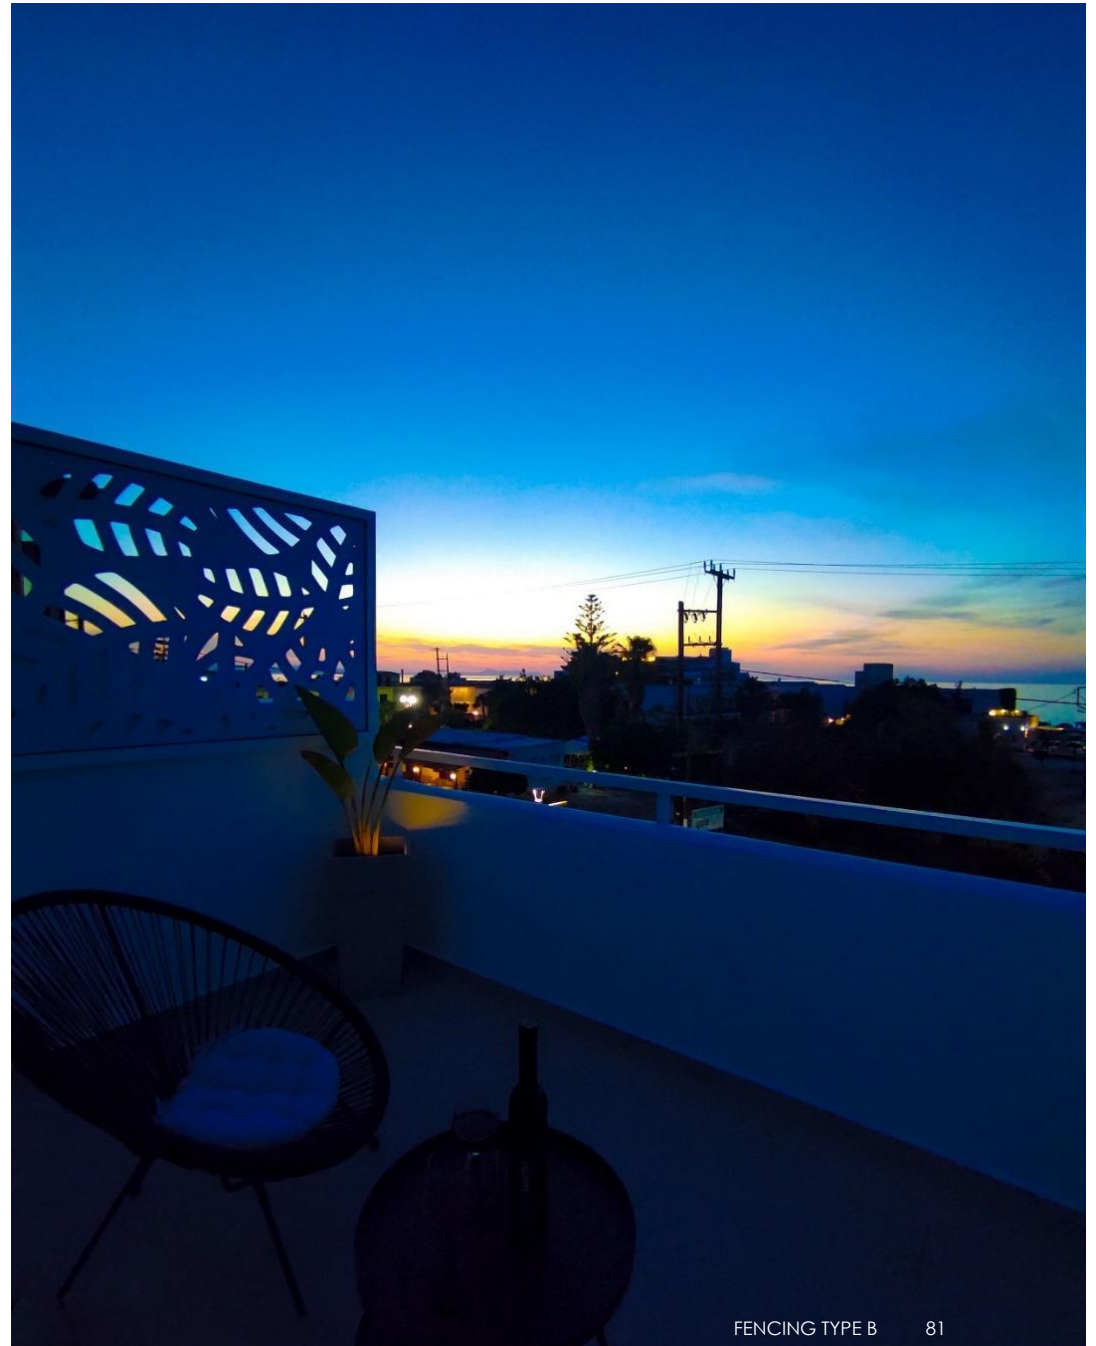

PVC GALLERY

FENCING TYPE B 76

ATHENS, GREECE / 2019
RESIDENCE KECHAGIAS

CRETE, GREECE / 2022
BOROSSO VILLA

ΑΙΝΗ
ΜΠΕΚΡΗ

RHODES, GREECE / 2022
FILERIMOS VILLA

CRETE, GREECE / 2022
RESIDENCE

PVC GALLERY