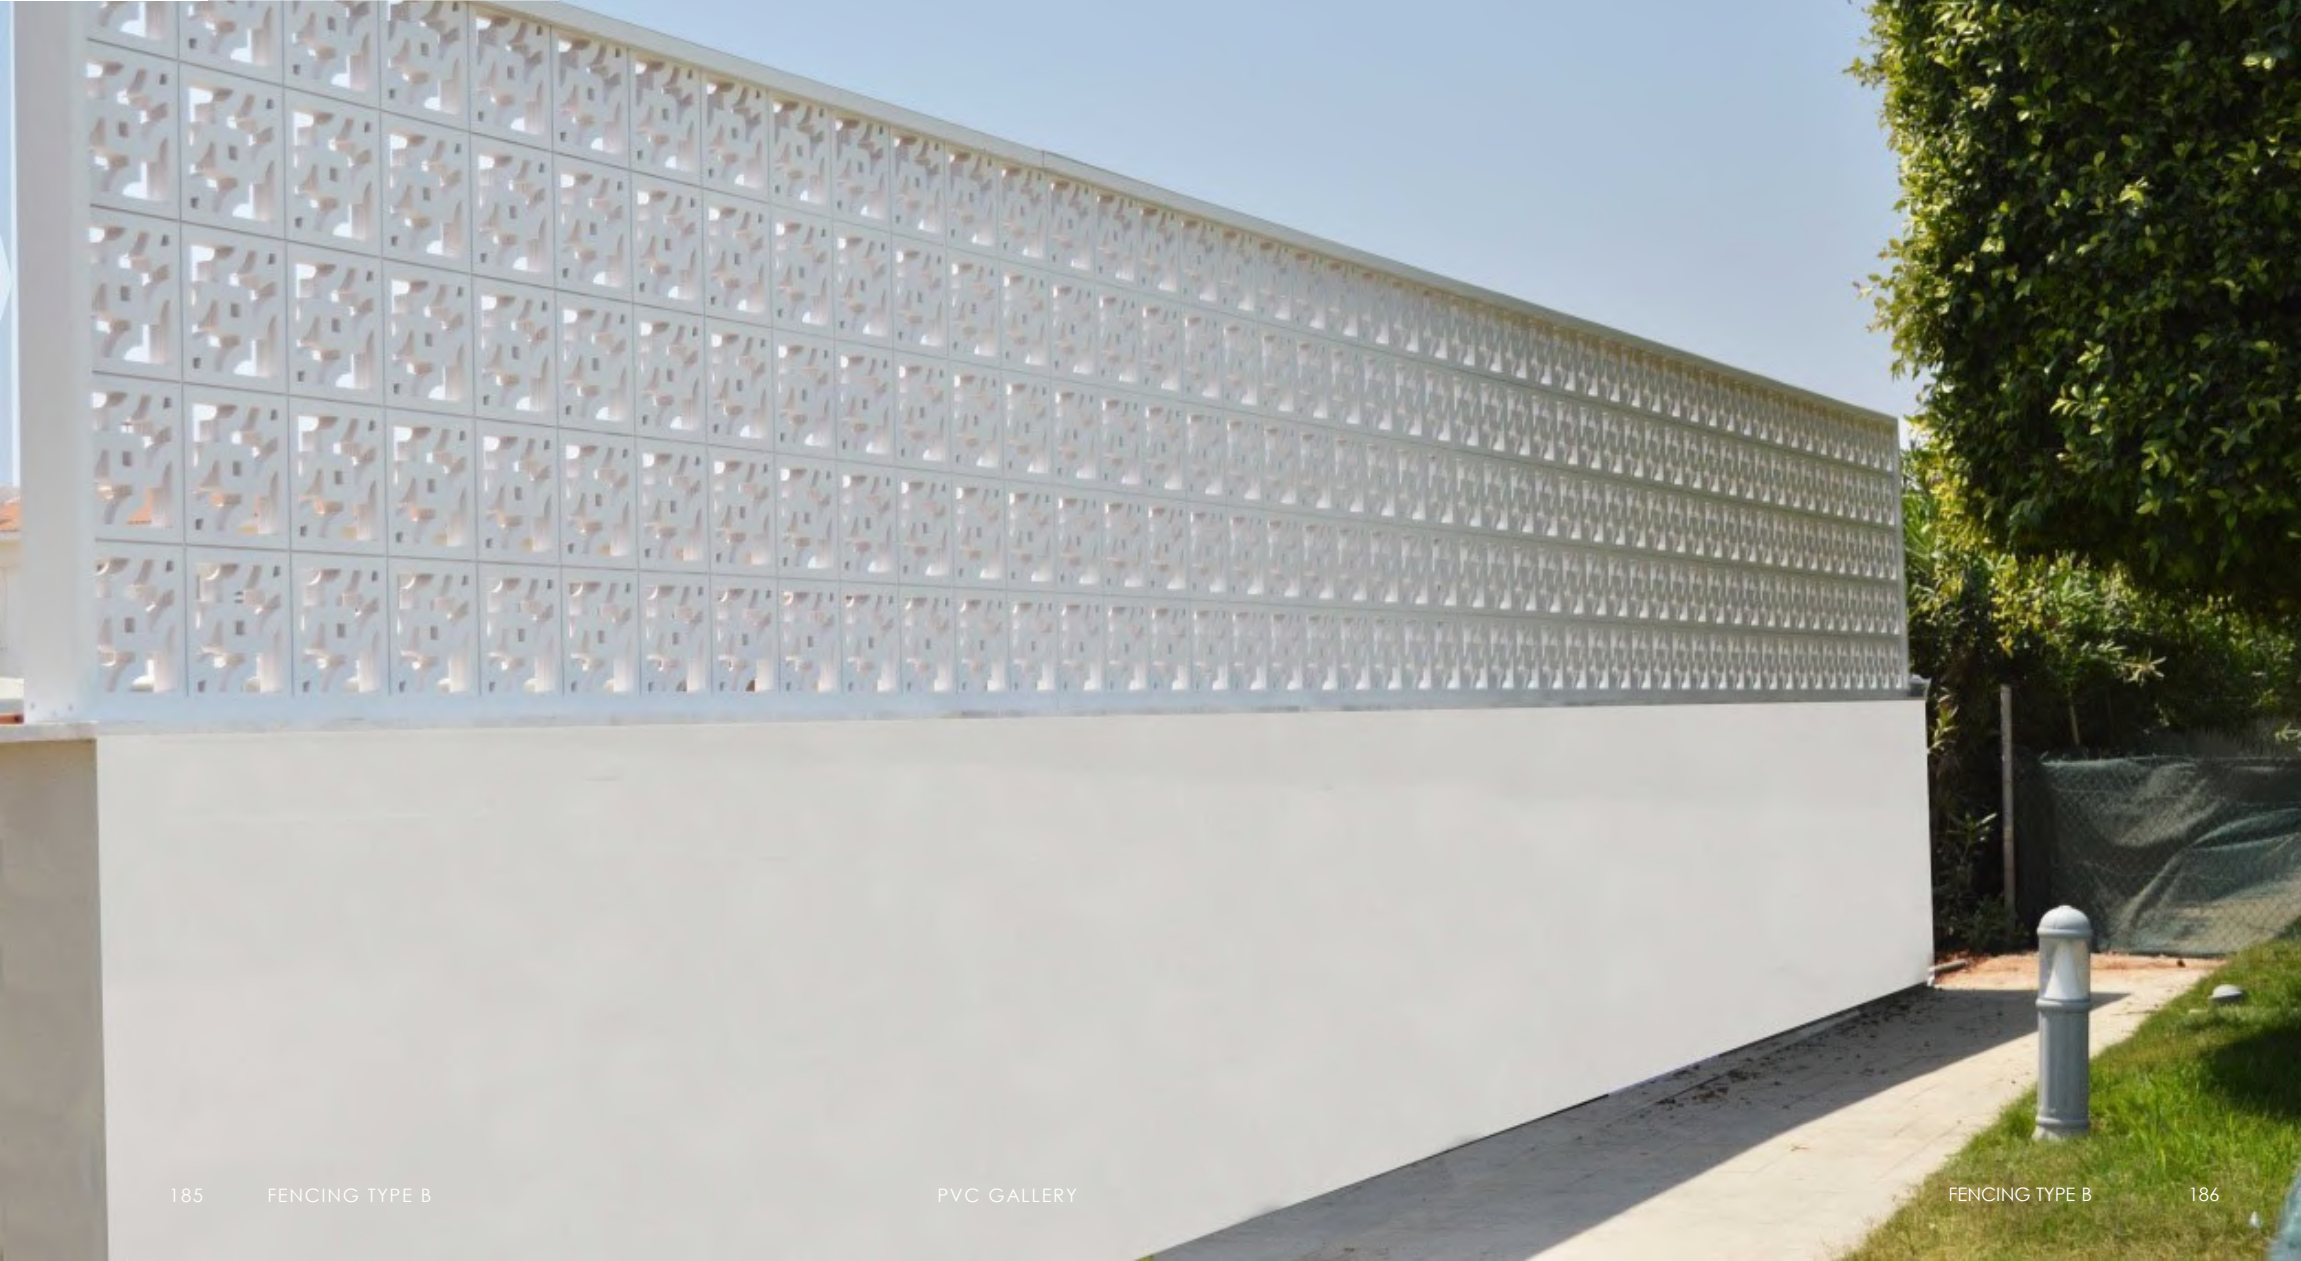

PAPHOS, CYPRUS / 2018
SOFIANNA RESORT & SPA

ΟΙΚΟΝΟΜΥ
ΑΡΧΙΤΕΚΤΟΝΕΣ

ATHENS, GREECE / 2020
GREEN SUITES BOUTIQUE HOTEL

PLAINI AND KARALIOS
ARCHITECTS

ΕΠ'ΚΥΚΛΟΣ
DESIGN & ARCHITECTURE

Gdomisi
constructions

INTERIOR DECORATION