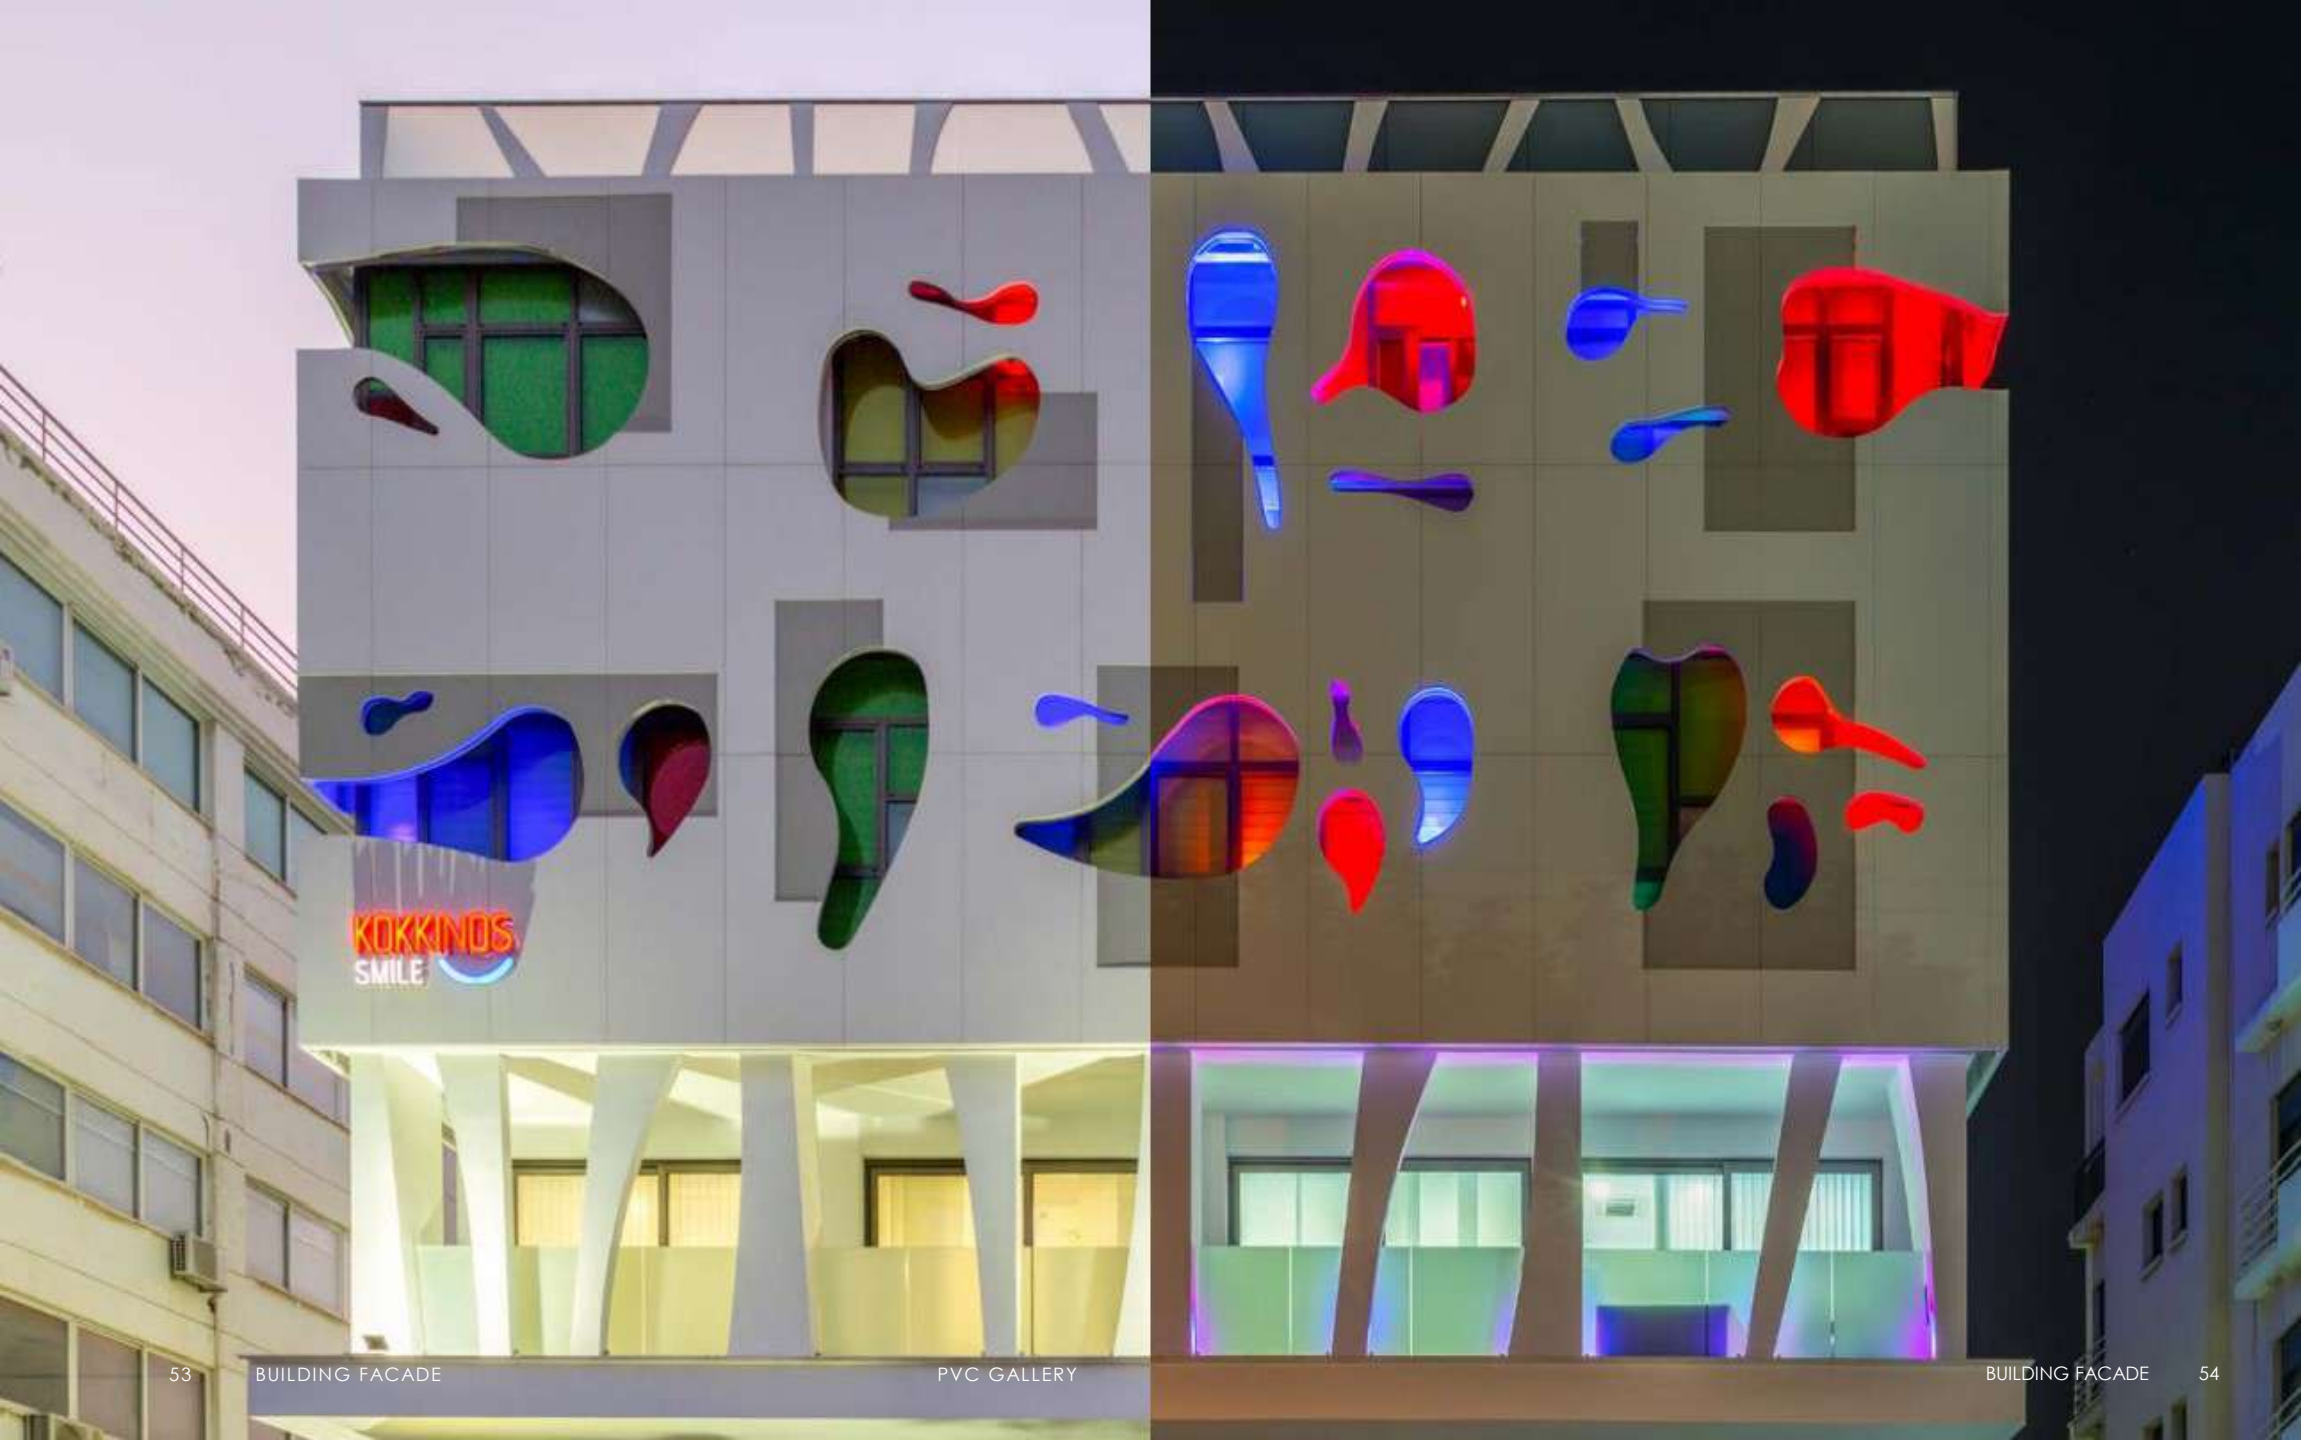

THE DUKE  
BOUTIQUE SUITES

ATHENS, GREECE / 2019  
THE DUKE BOUTIQUE SUITES

GREEK RESORT DEVELOPMENTS

CYPRUS / LIMASSOL / 2021  
RESIDENCE

ΔΗΜΙΟΥΡΓΙΚΗ

65 BUILDING FACADE

PVC GALLERY

BUILDING FACADE