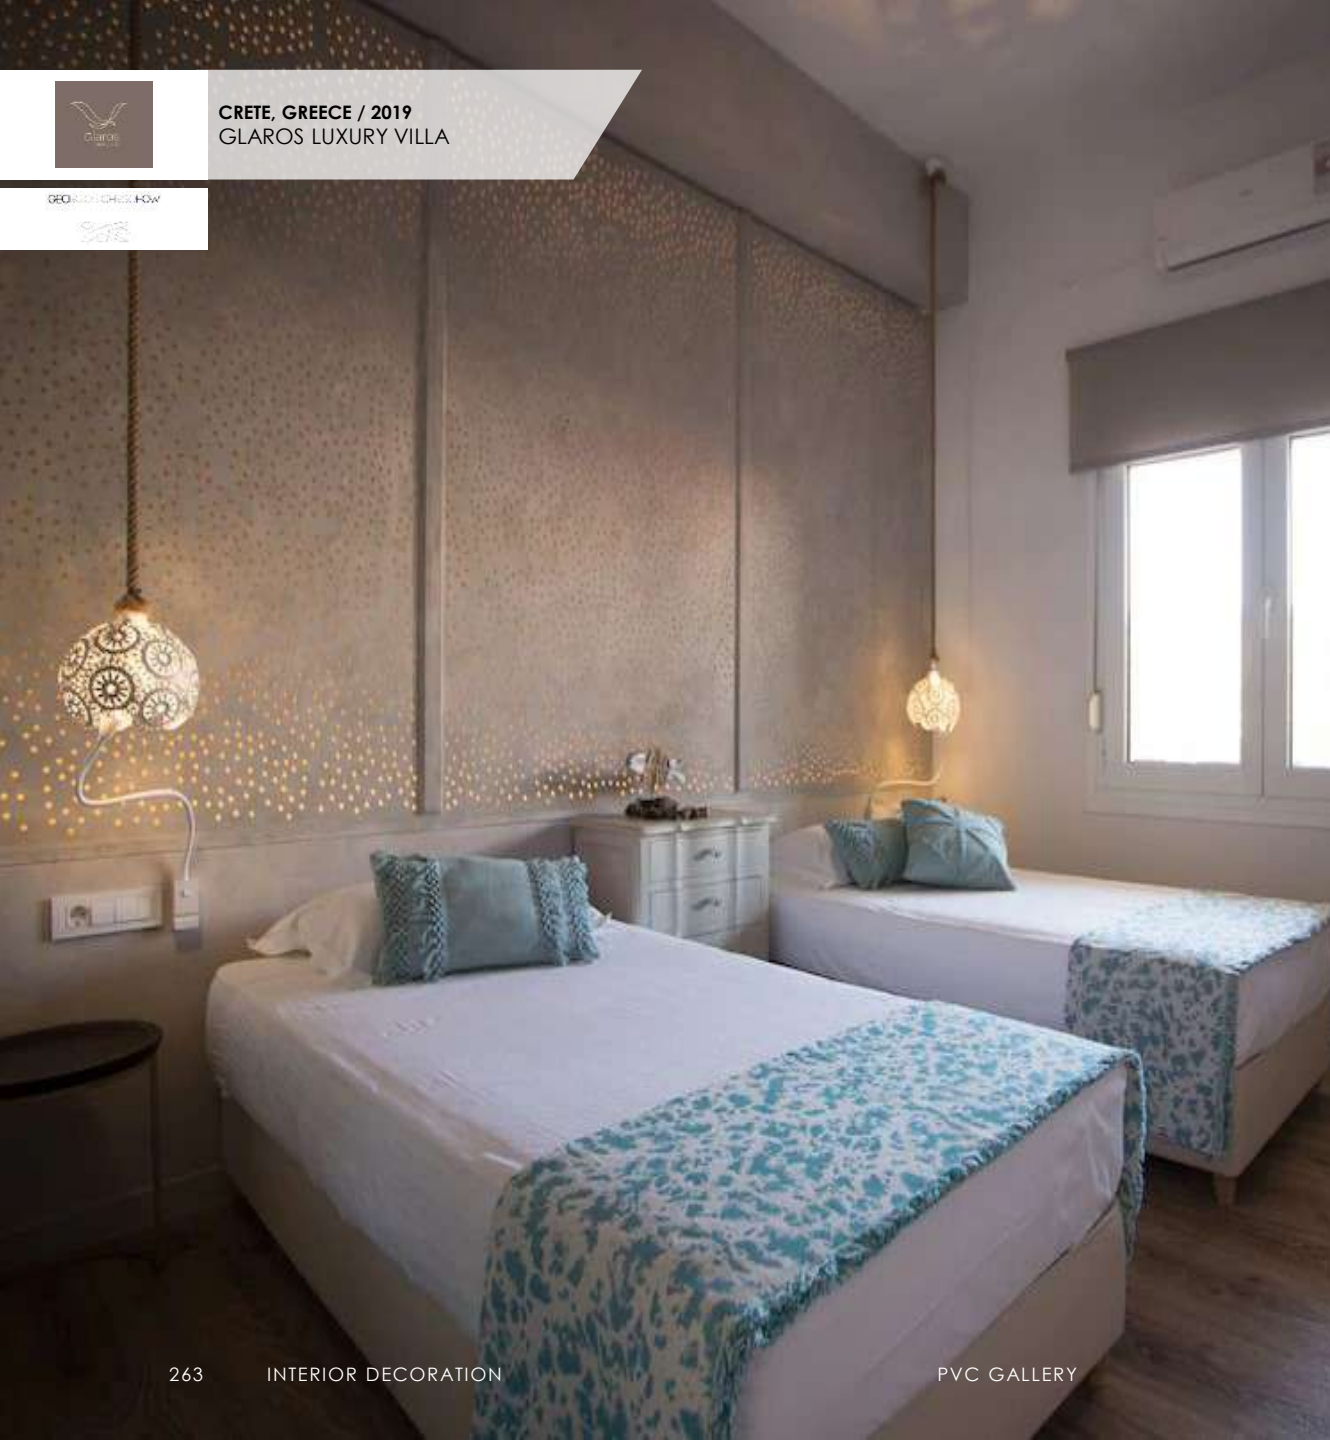

DESIGN: CHLOE HOW

RHODES, GREECE / 2019  
LTI ASTERIAS BEACH RESORT

Anthea

LIMASSOL, CYPRUS / 2015  
PRALINA EXPERIENCE

PAPHOS, CYPRUS / 2017  
KING EVELTHON BEACH HOTEL & RESORT

RHODES, GREECE / 2019  
TUI SENSIMAR LINDOS BAY  
RESORT & SPA