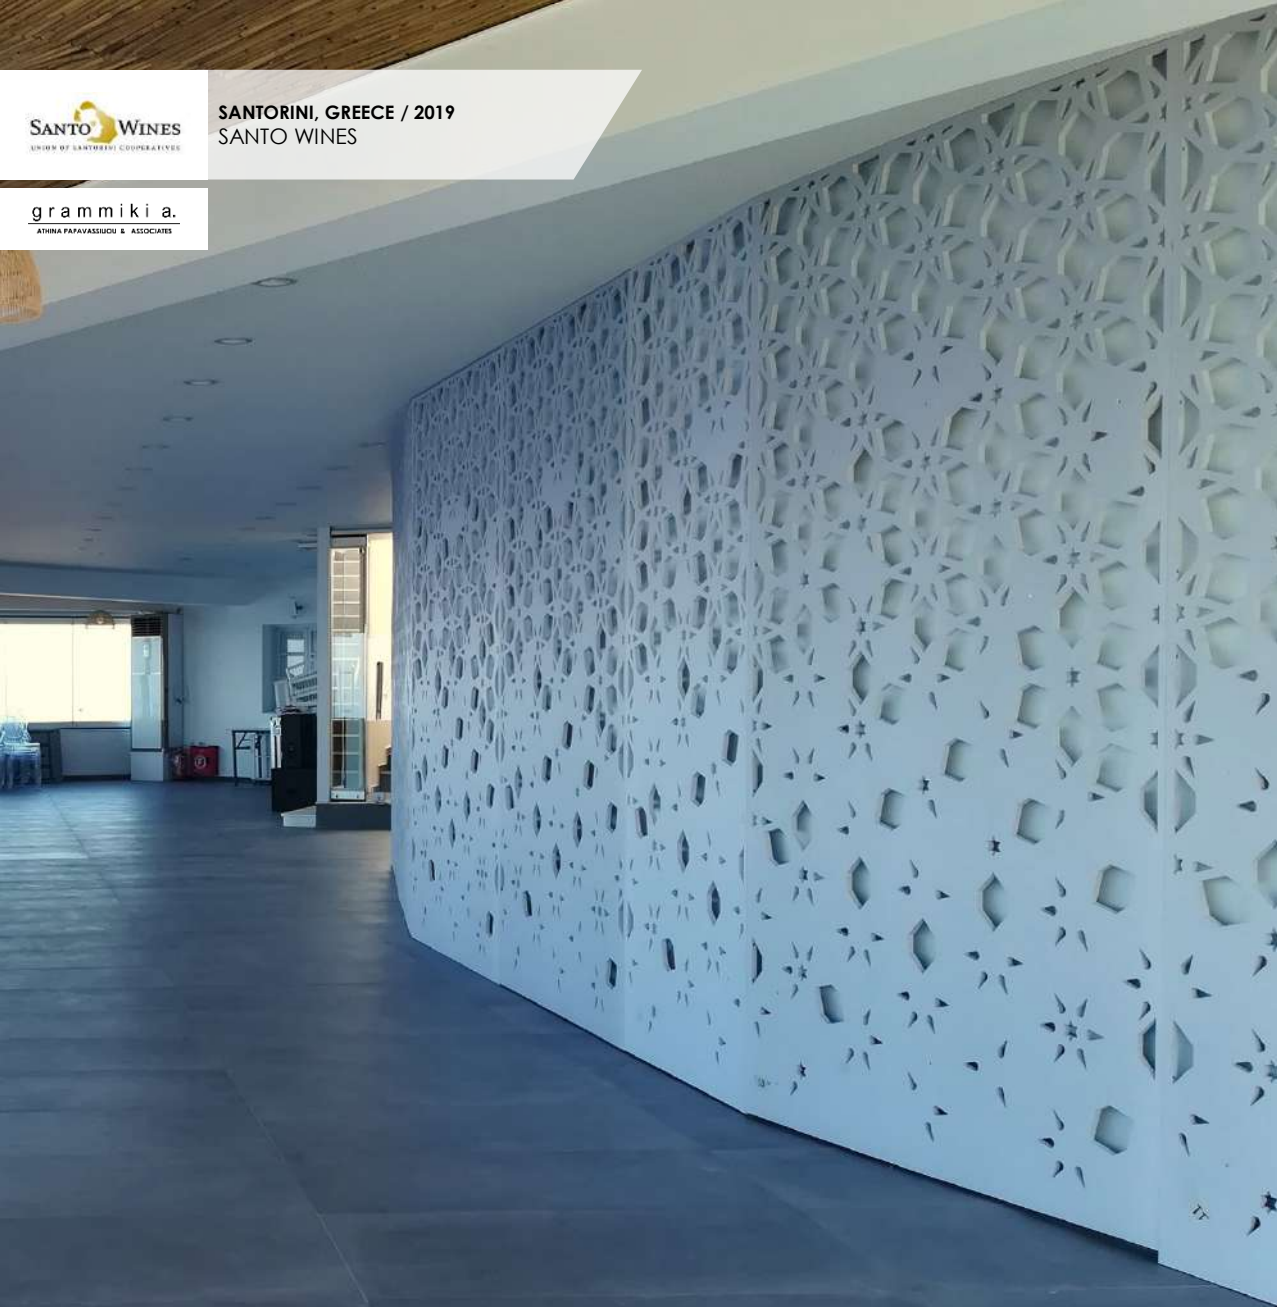

DESIGN: CHLOE HOW

RHODES, GREECE / 2019  
LTI ASTERIAS BEACH RESORT

Anthea

LIMASSOL, CYPRUS / 2015  
PRALINA EXPERIENCE

PAPHOS, CYPRUS / 2017  
KING EVELTHON BEACH HOTEL & RESORT

RHODES, GREECE / 2019  
TUI SENSIMAR LINDOS BAY  
RESORT & SPA

LIMASSOL, CYPRUS / 2018  
YGIA POLYCLINIC PRIVATE  
HOSPITAL

elia elikos

architect & designer

Maria Neophytou  
MU INTERIOR DESIGNER

299

INTERIOR DECORATION

PVC GALLERY

INTERIOR DECORATION