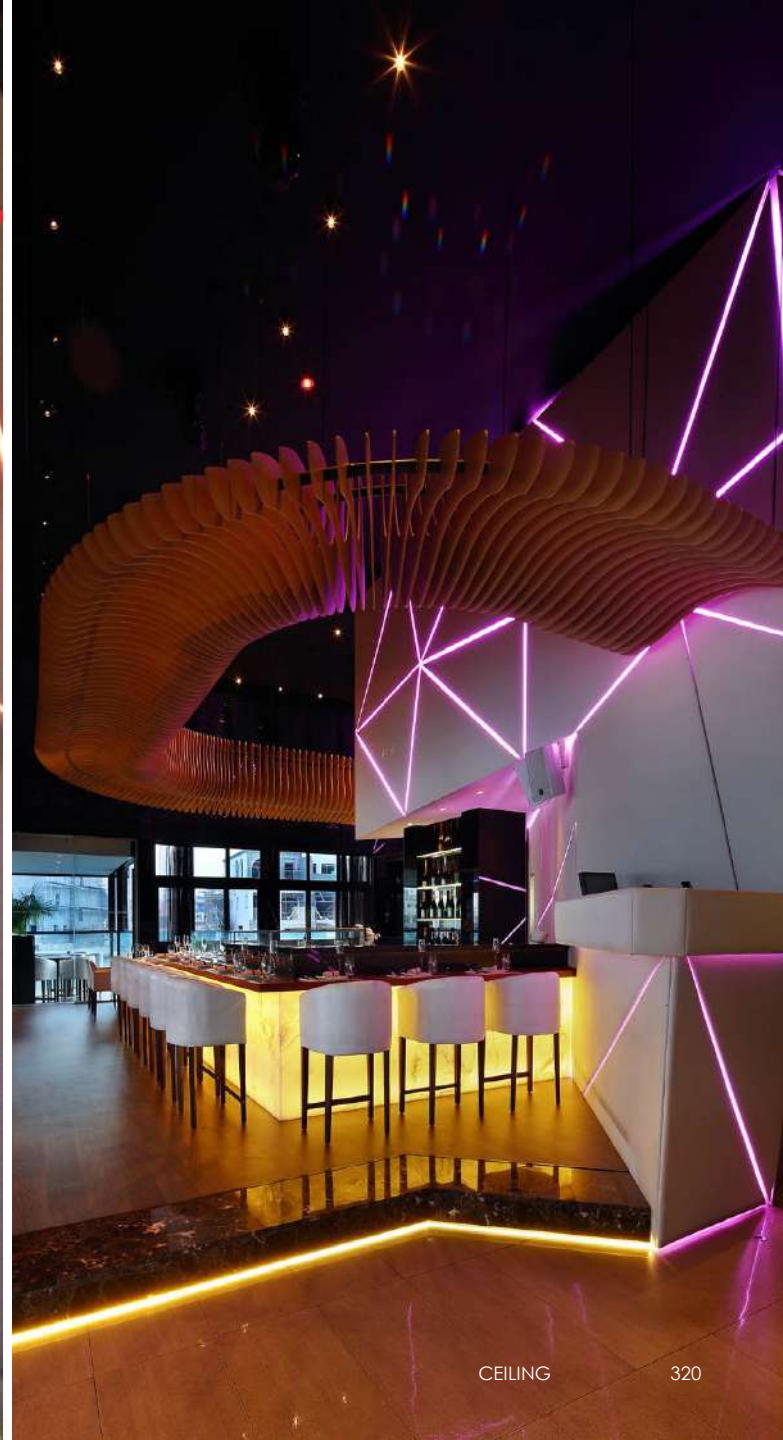

CEILING

MEGARA, GREECE / 2020  
AIRIS LEGENDARY SPOT