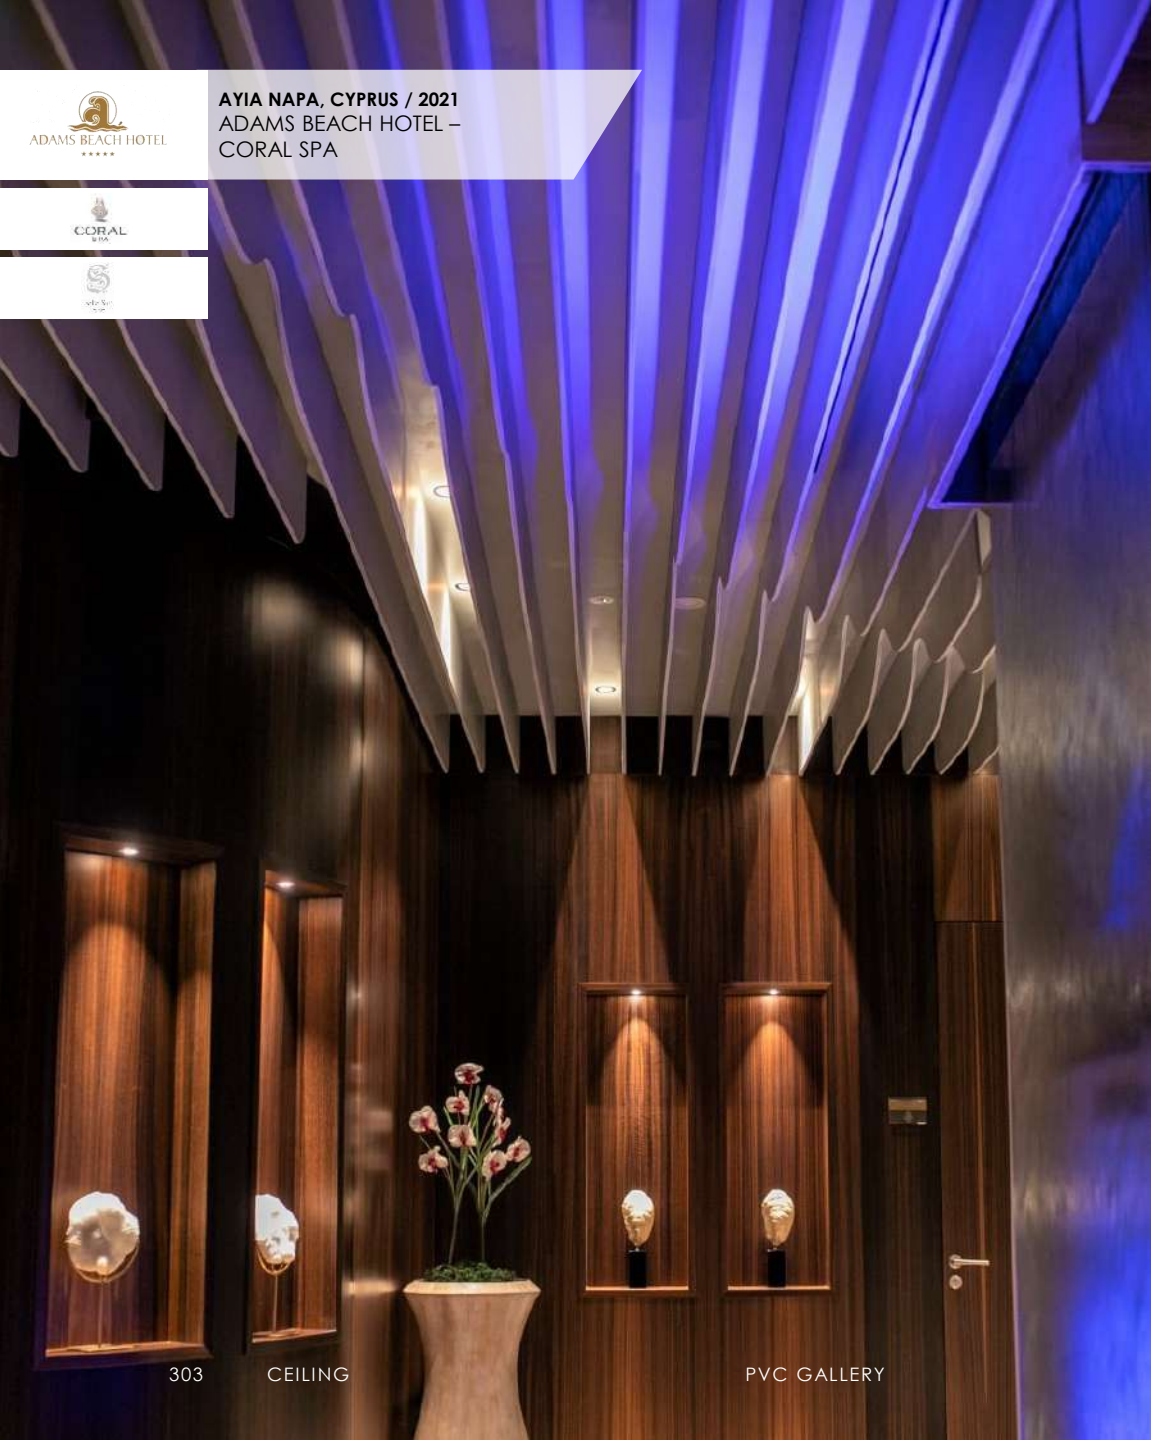

303

CEILING

PVC GALLERY