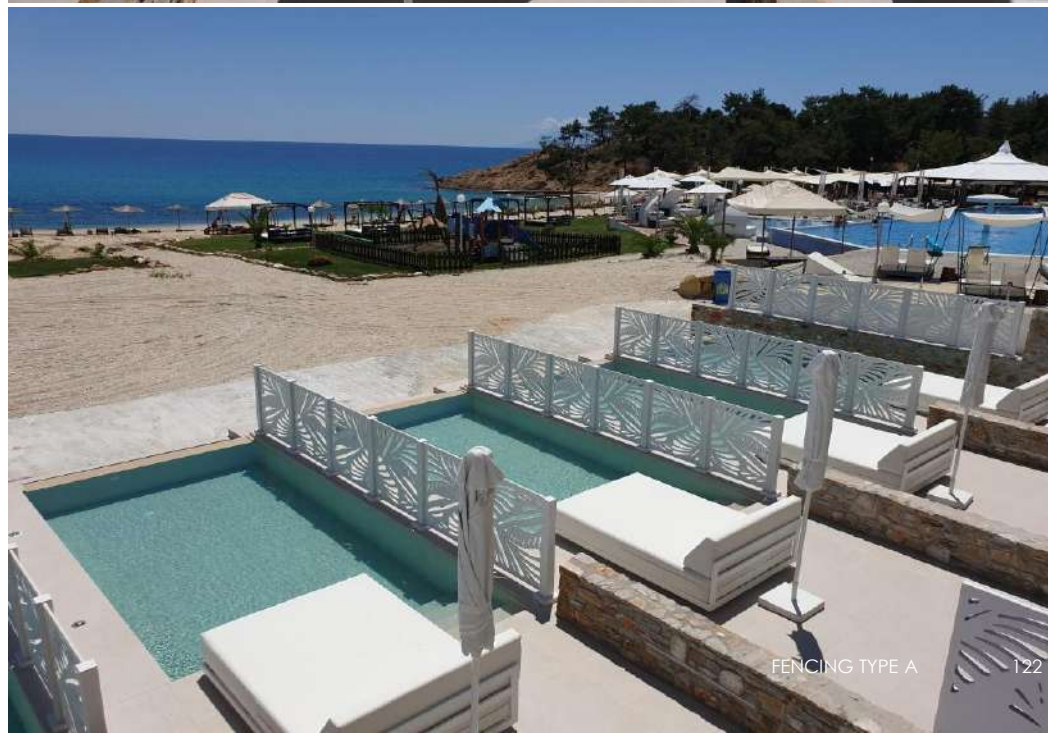

THASOS, GREECE / 2020
BLUE DREAM PALACE HOTEL