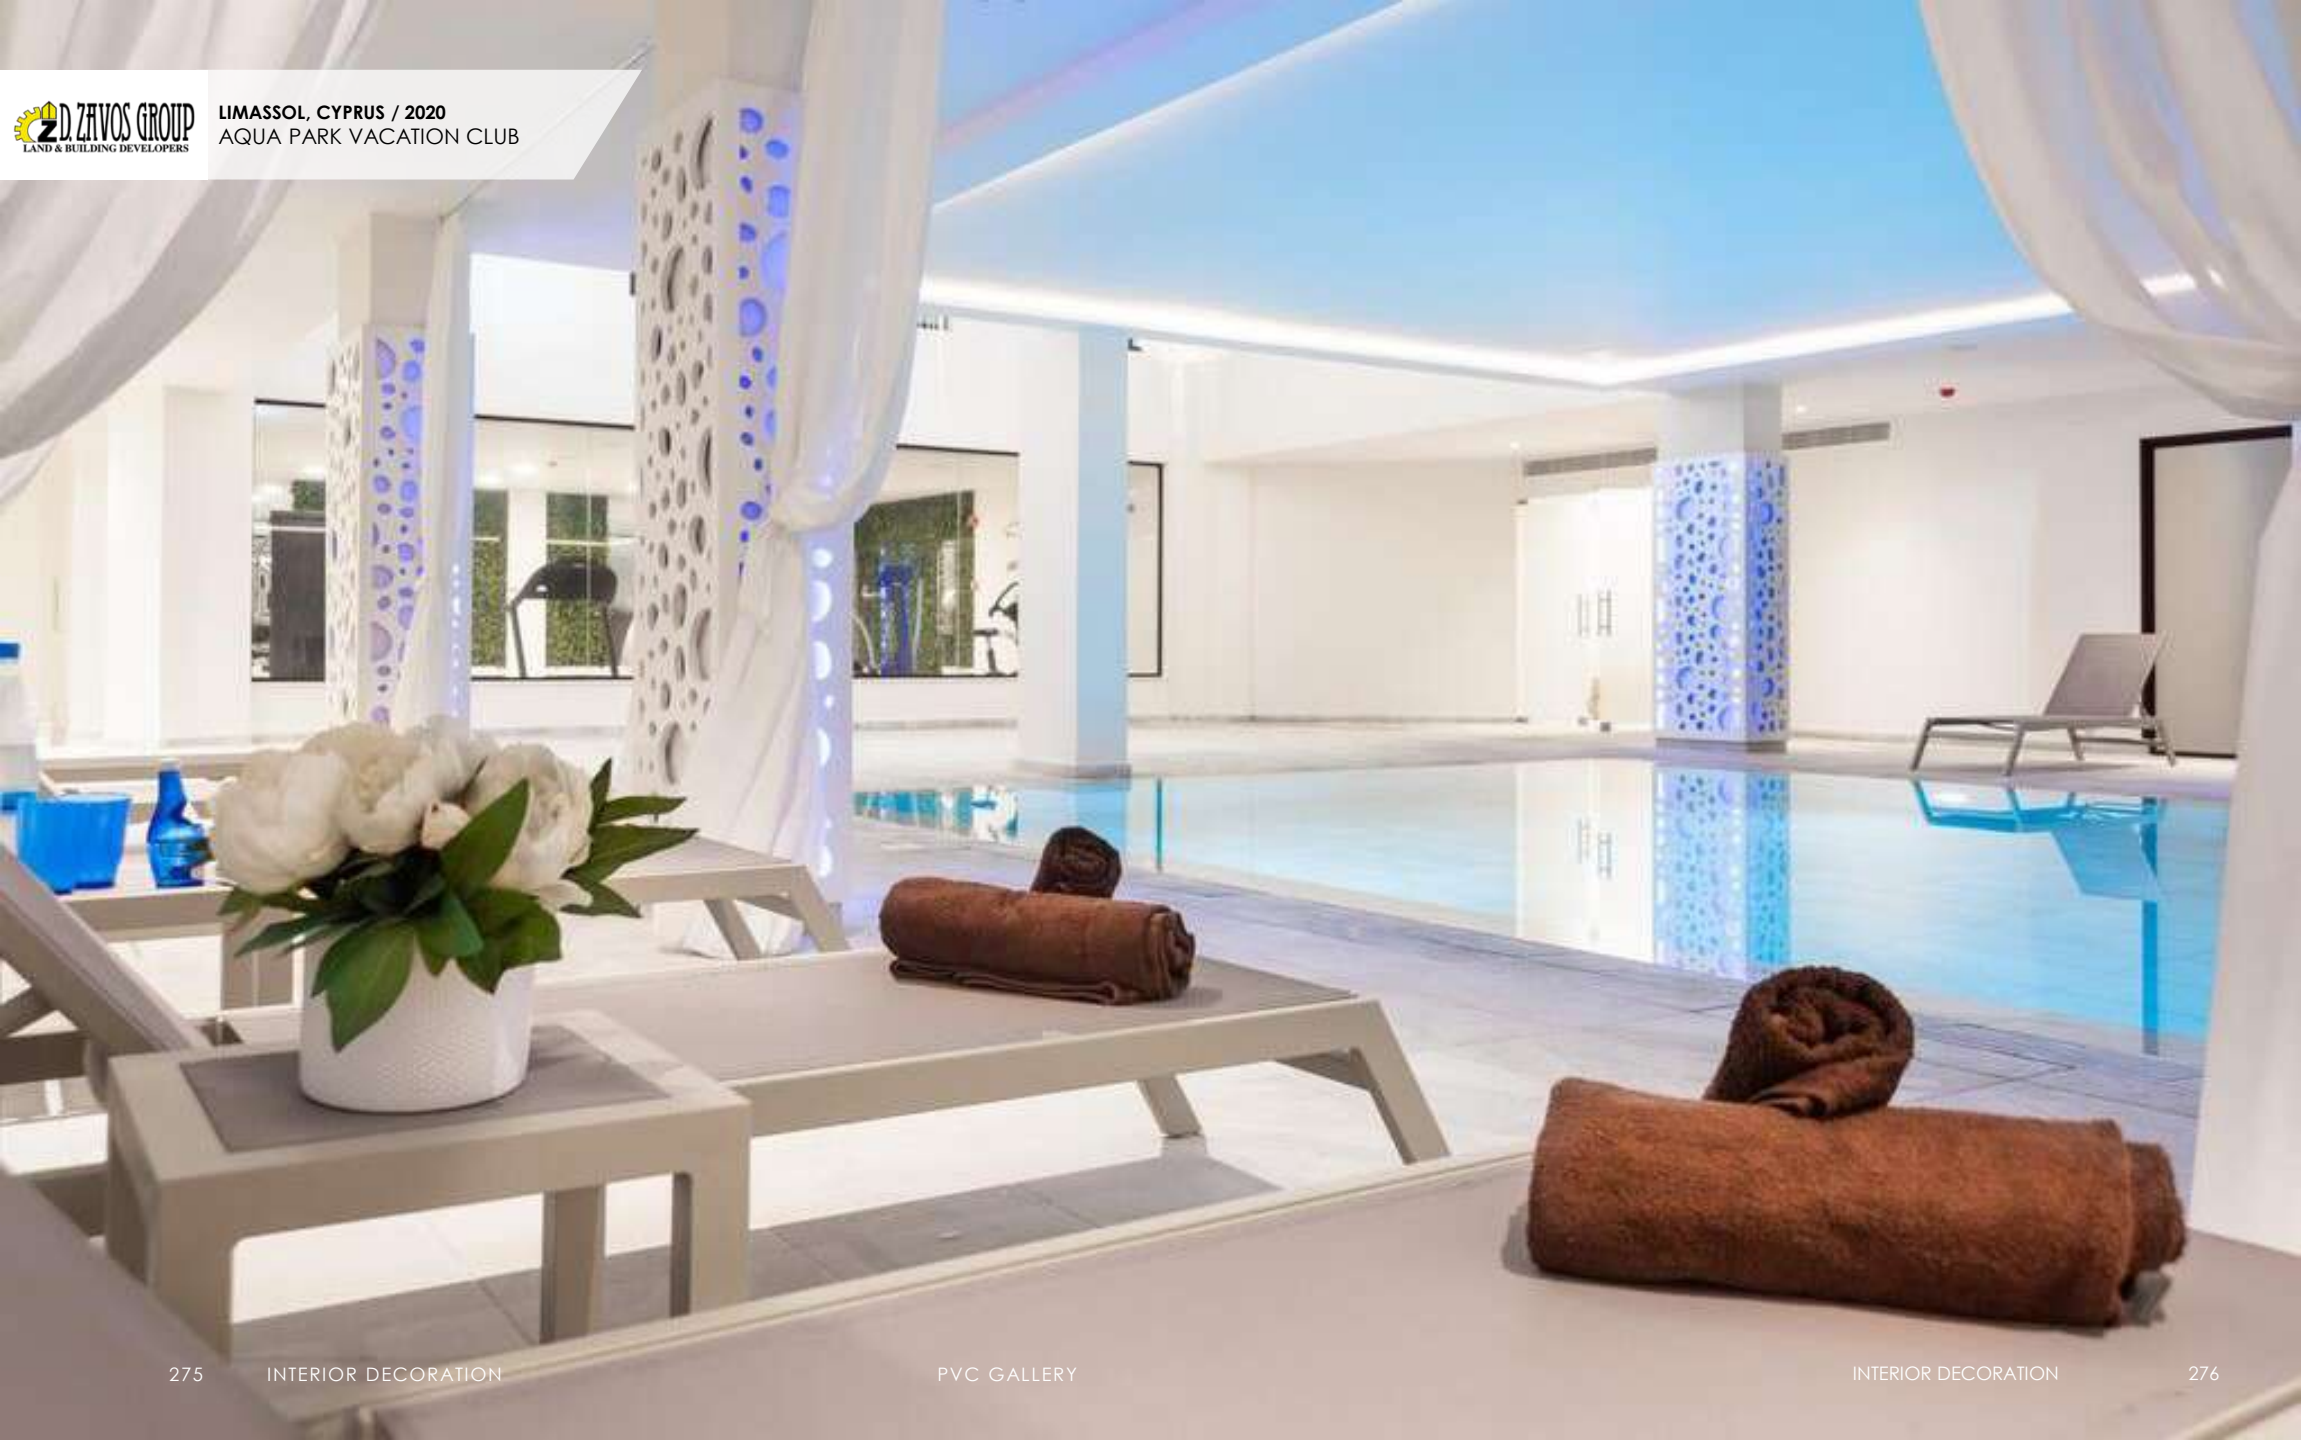

DESIGN: CHLOE HOW

RHODES, GREECE / 2019  
LTI ASTERIAS BEACH RESORT

Anthea

LIMASSOL, CYPRUS / 2015  
PRALINA EXPERIENCE

PAPHOS, CYPRUS / 2017  
KING EVELTHON BEACH HOTEL & RESORT

RHODES, GREECE / 2019  
TUI SENSIMAR LINDOS BAY  
RESORT & SPA