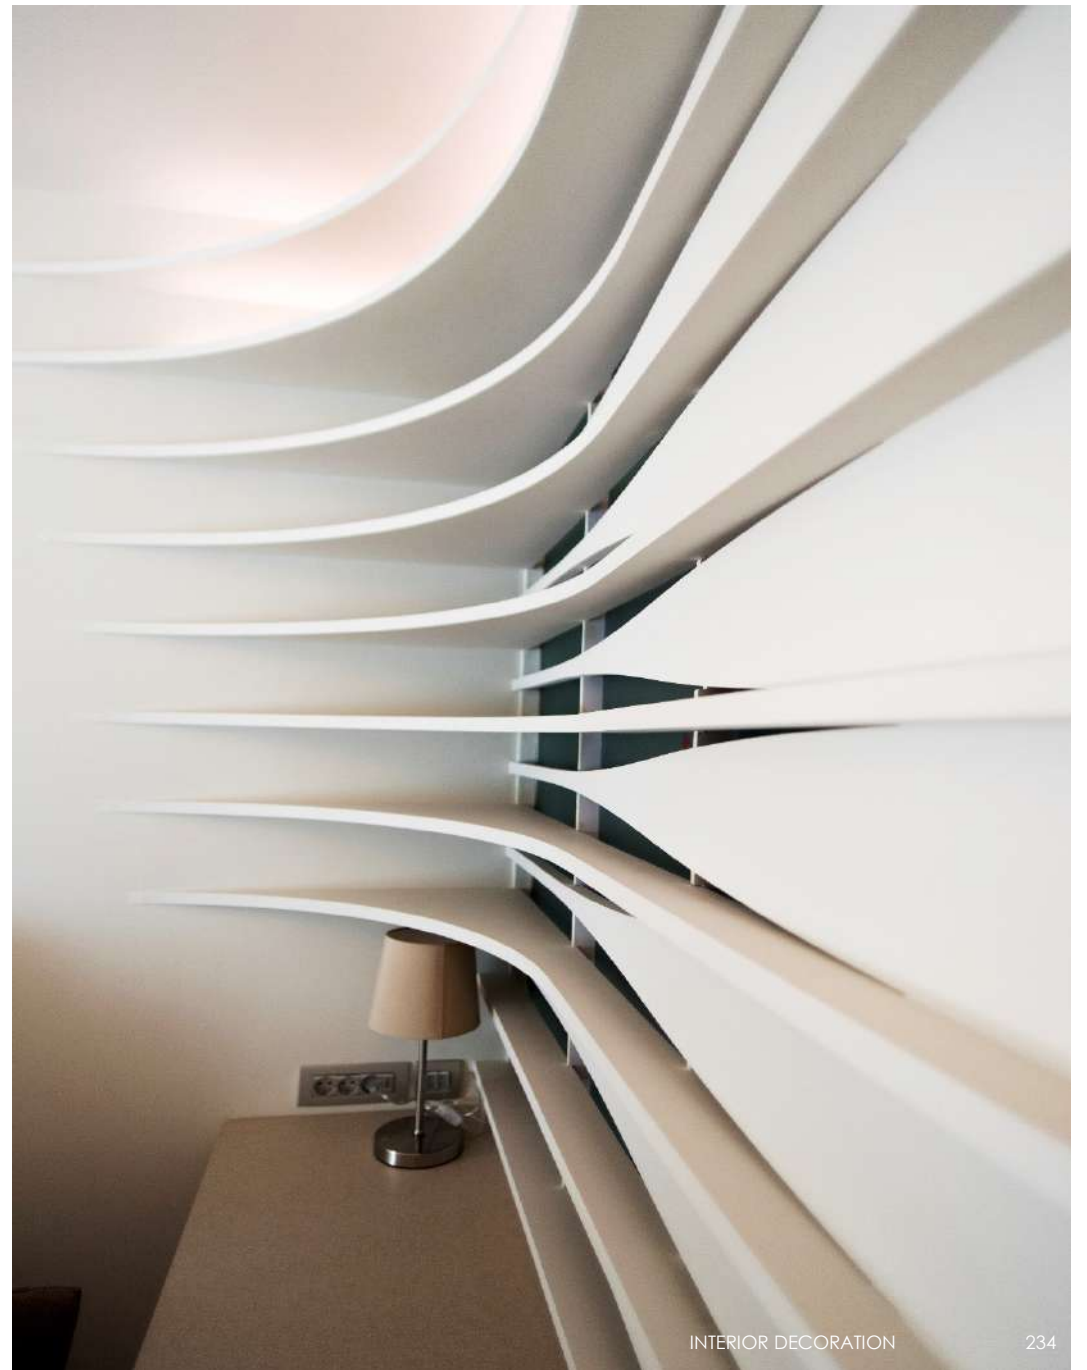

ATHENS, GREECE / 2020
GREEN SUITES BOUTIQUE HOTEL

PLAINI AND KARAHALIOS
ARCHITECTS

ΕΠ'ΚΥΚΛΑ • Σ
TECHNICAL ARCHITECTURE

Gdomisi
CONSTRUCTIONS