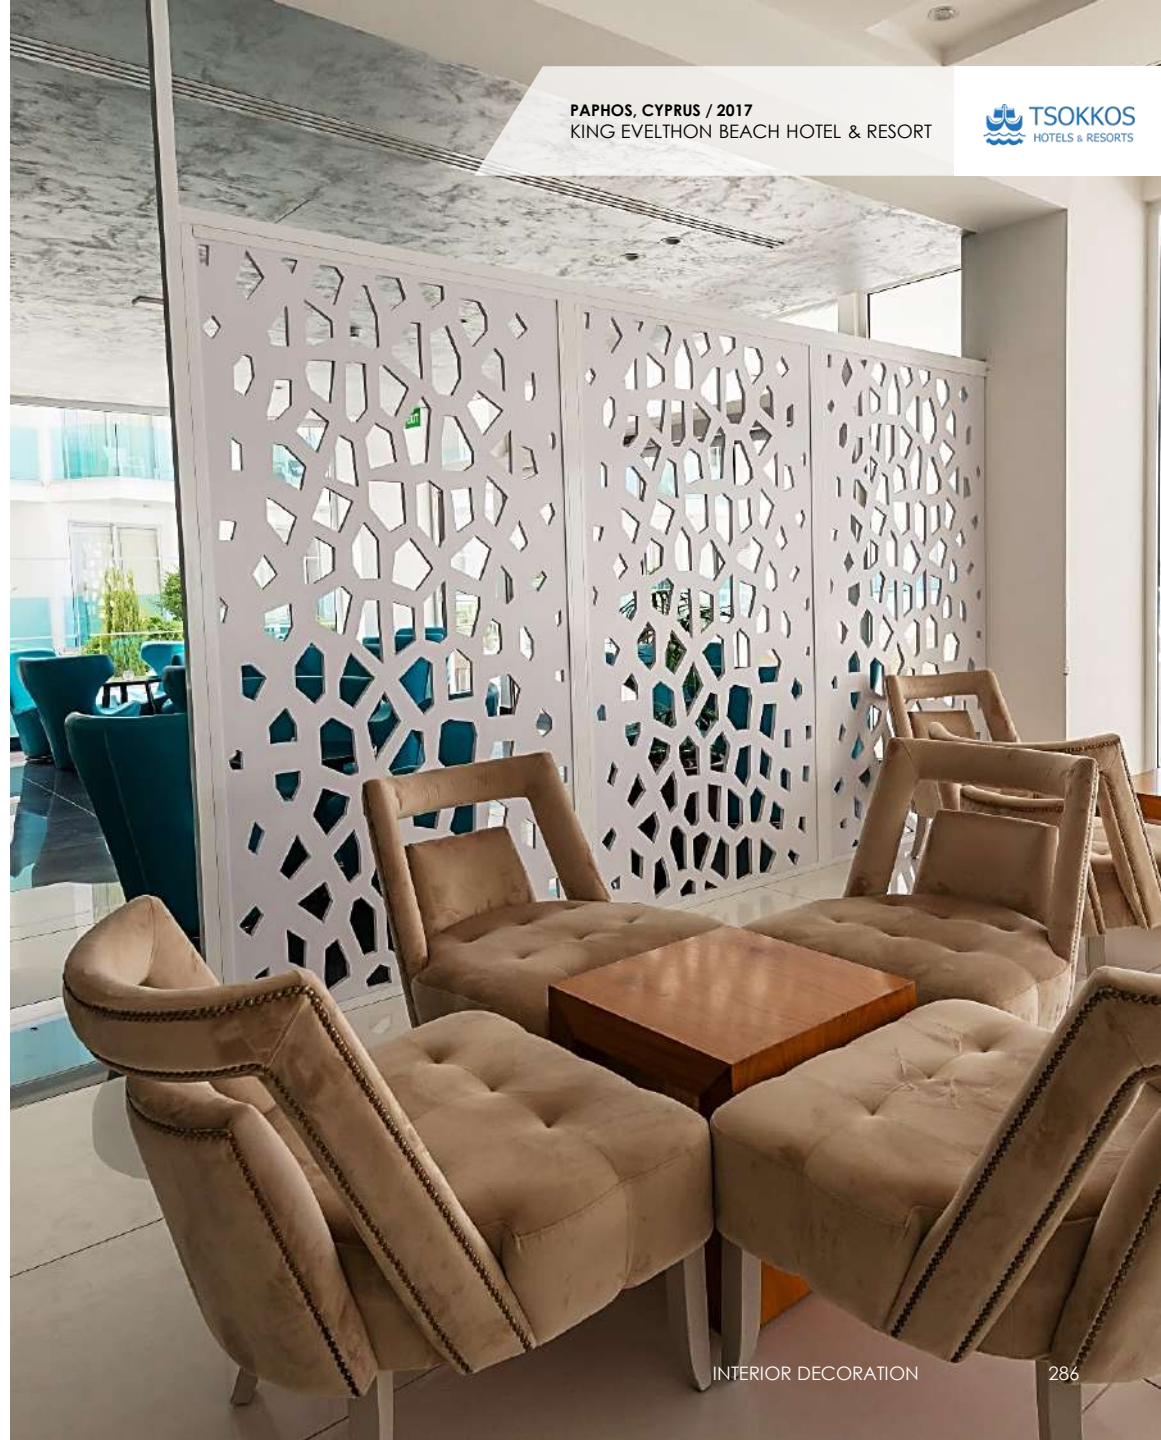

DESIGN: CHLOE HOW

RHODES, GREECE / 2019  
LTI ASTERIAS BEACH RESORT

Anthea

LIMASSOL, CYPRUS / 2015  
PRALINA EXPERIENCE

PAPHOS, CYPRUS / 2017  
KING EVELTHON BEACH HOTEL & RESORT

RHODES, GREECE / 2019  
TUI SENSIMAR LINDOS BAY  
RESORT & SPA

LIMASSOL, CYPRUS / 2018  
YGIA POLYCLINIC PRIVATE  
HOSPITAL

elia elikos

architect & designer

Maria Neophytou  
MU INTERIOR DESIGNER

299

INTERIOR DECORATION

PVC GALLERY

INTERIOR DECORATION