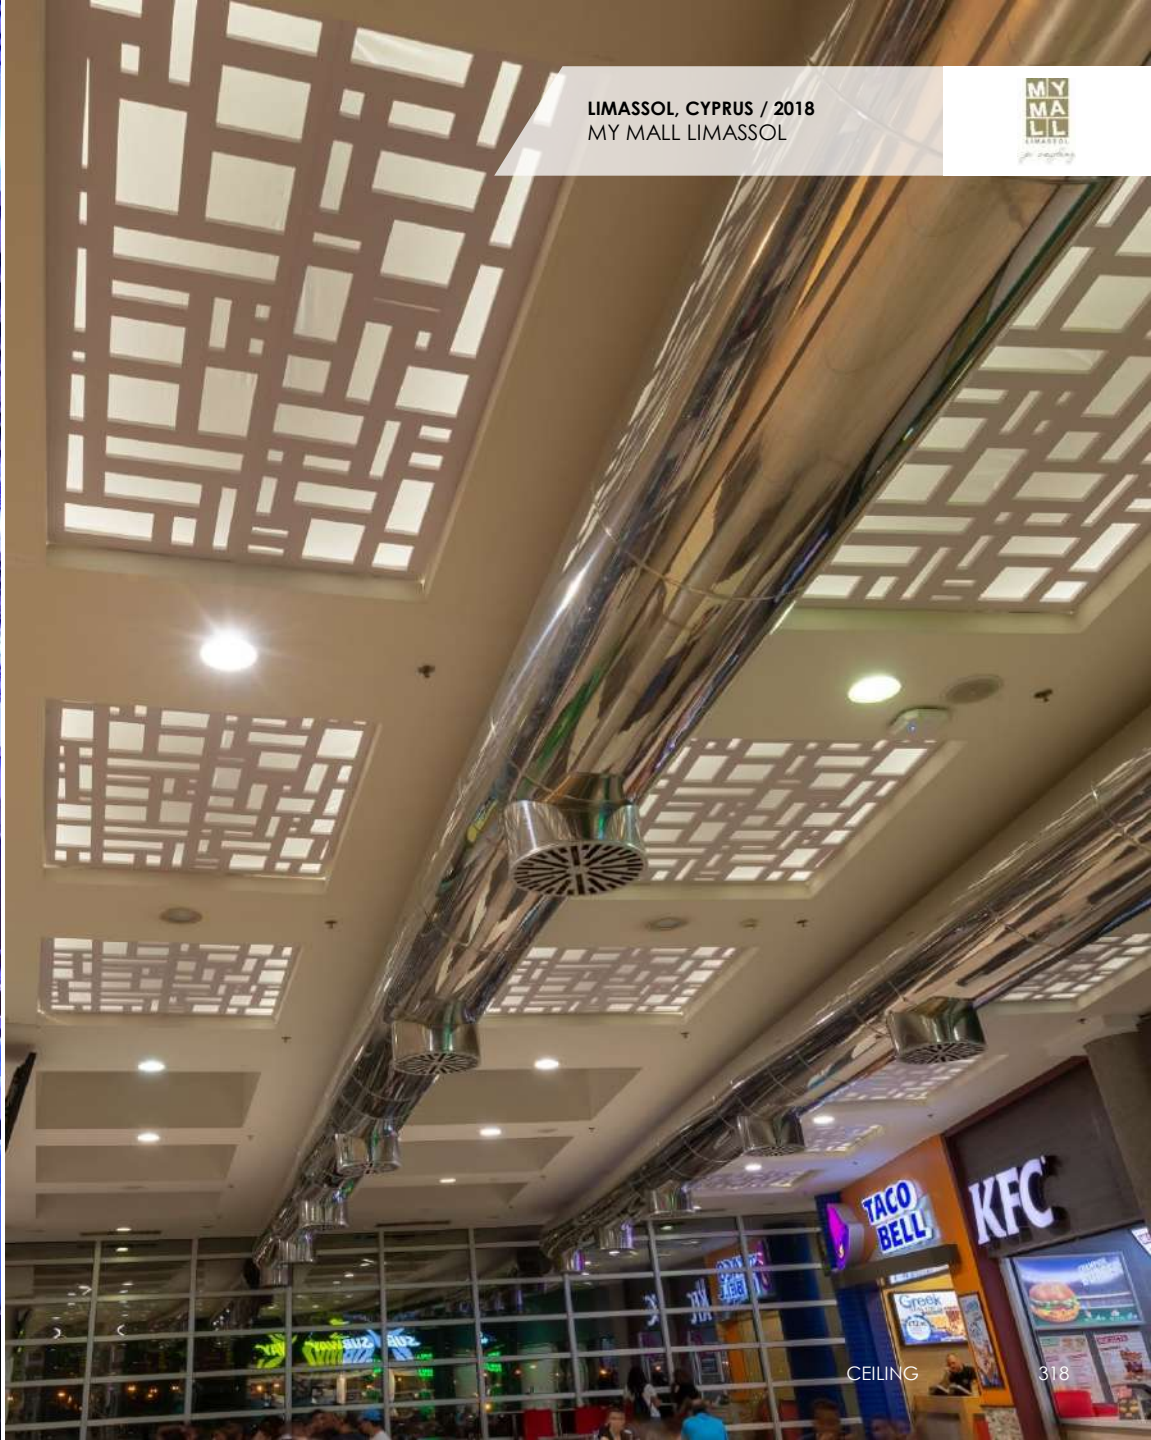

CEILING

MEGARA, GREECE / 2020  
AIRIS LEGENDARY SPOT