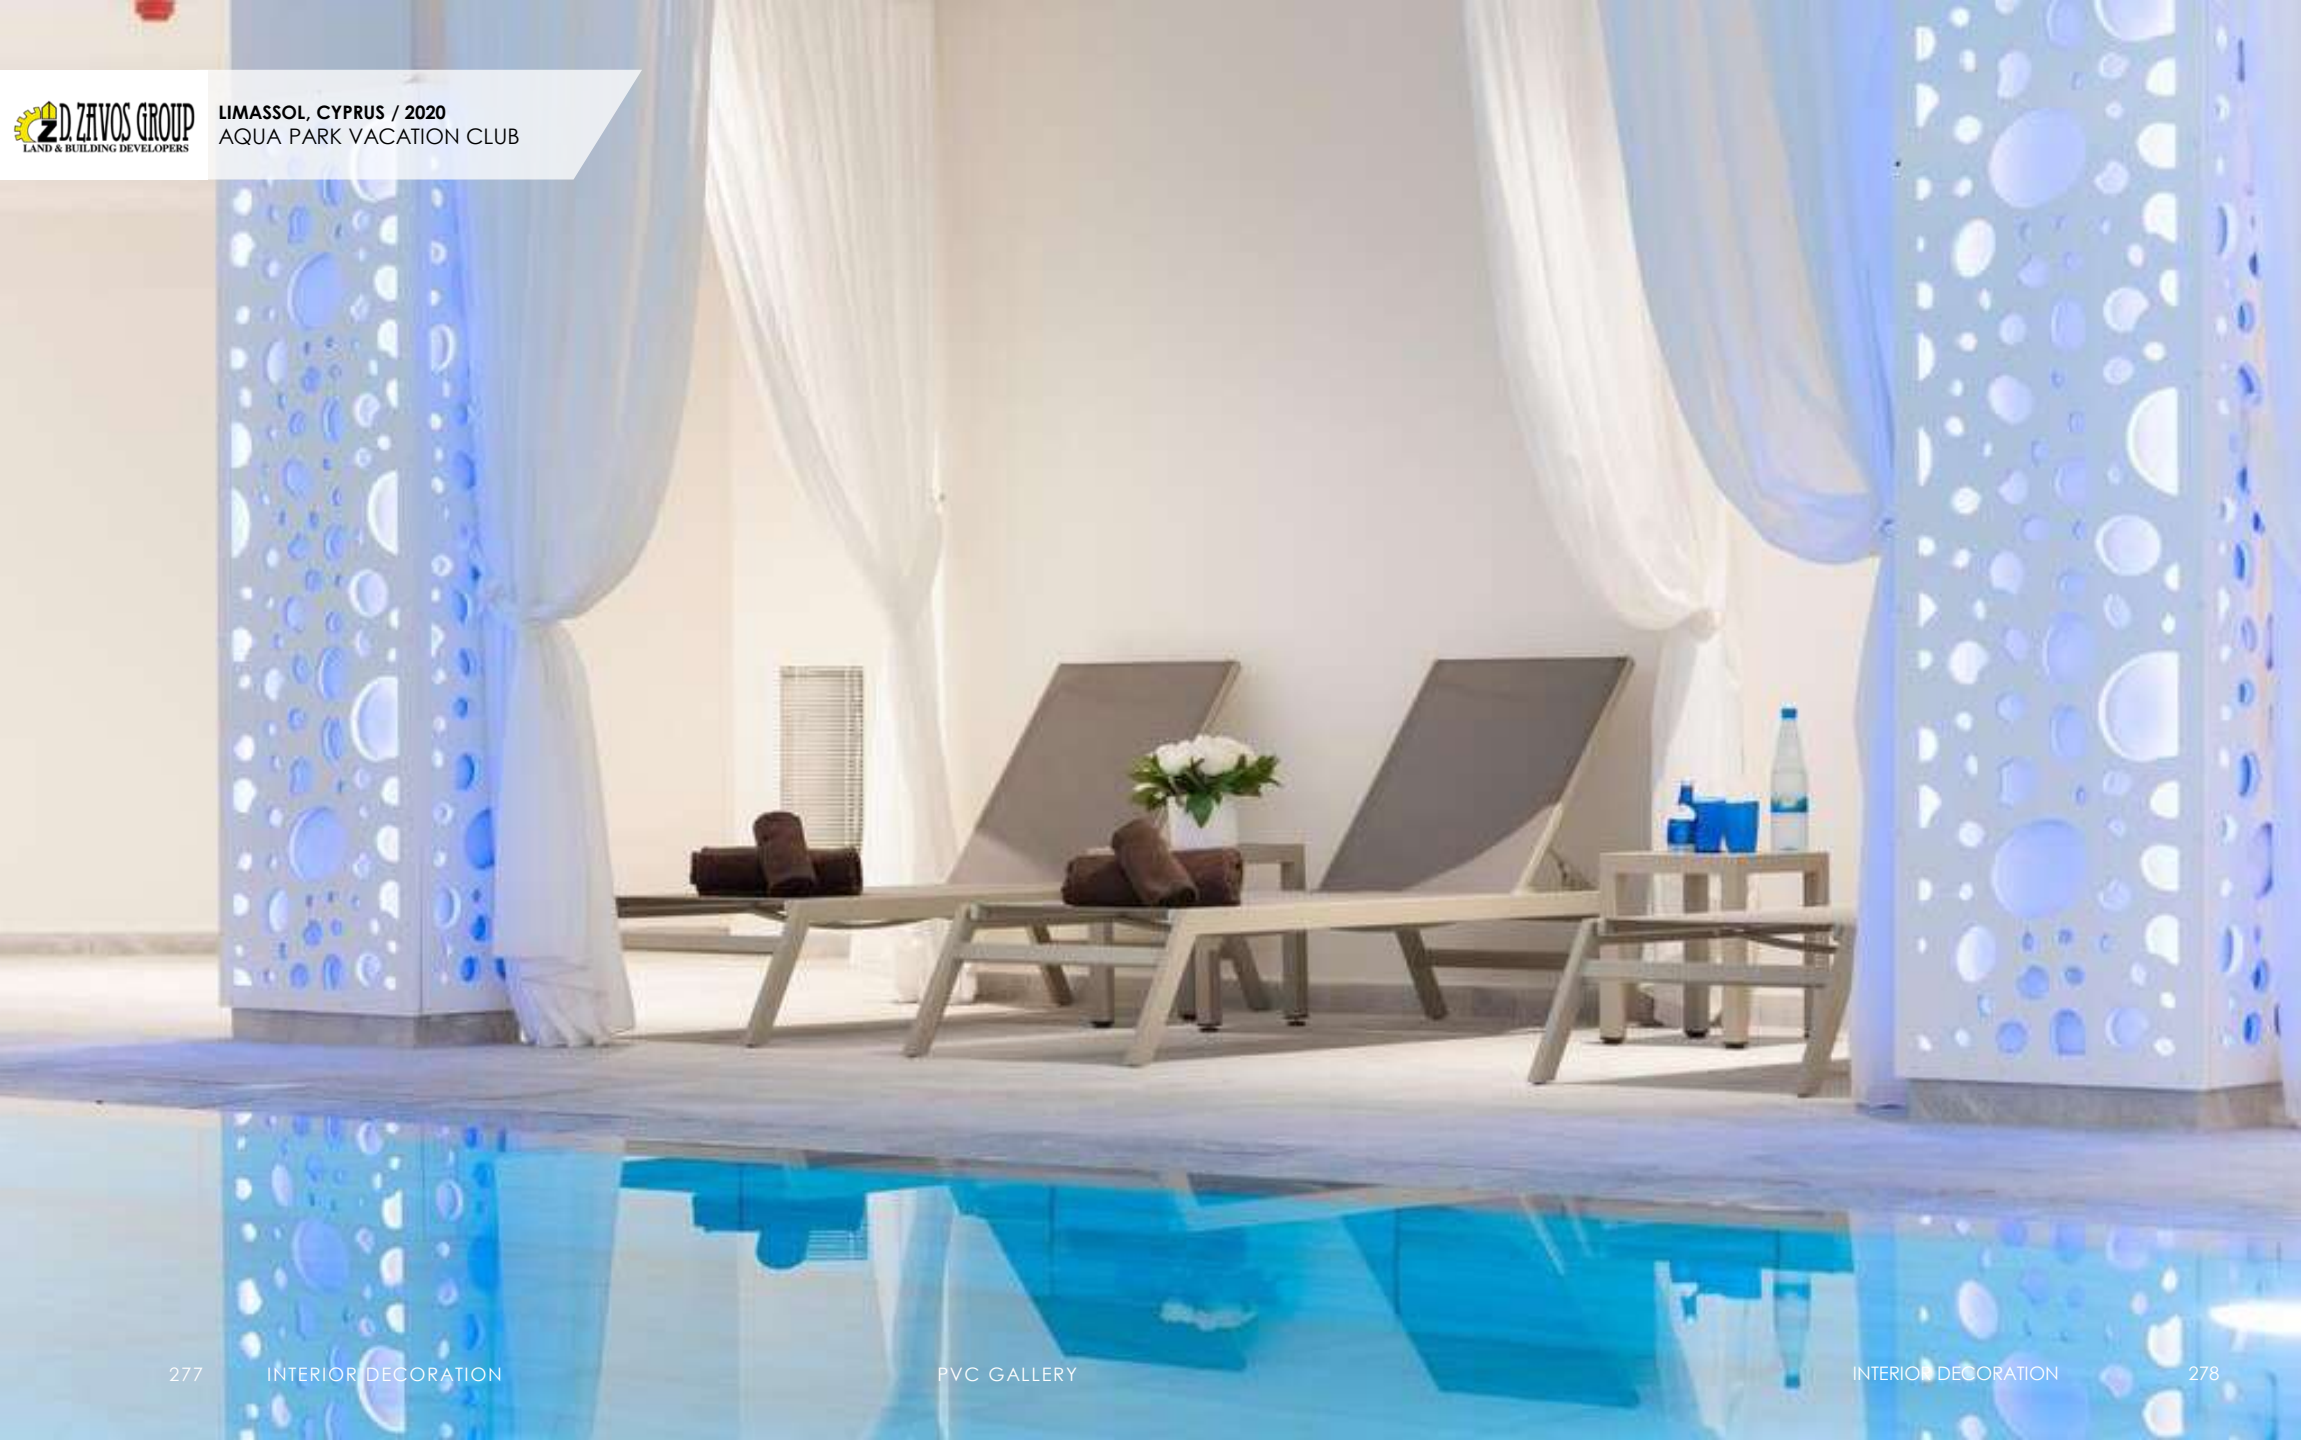

DESIGN: CHLOE HOW

RHODES, GREECE / 2019  
LTI ASTERIAS BEACH RESORT

Anthea

LIMASSOL, CYPRUS / 2015  
PRALINA EXPERIENCE

PAPHOS, CYPRUS / 2017  
KING EVELTHON BEACH HOTEL & RESORT

RHODES, GREECE / 2019  
TUI SENSIMAR LINDOS BAY  
RESORT & SPA