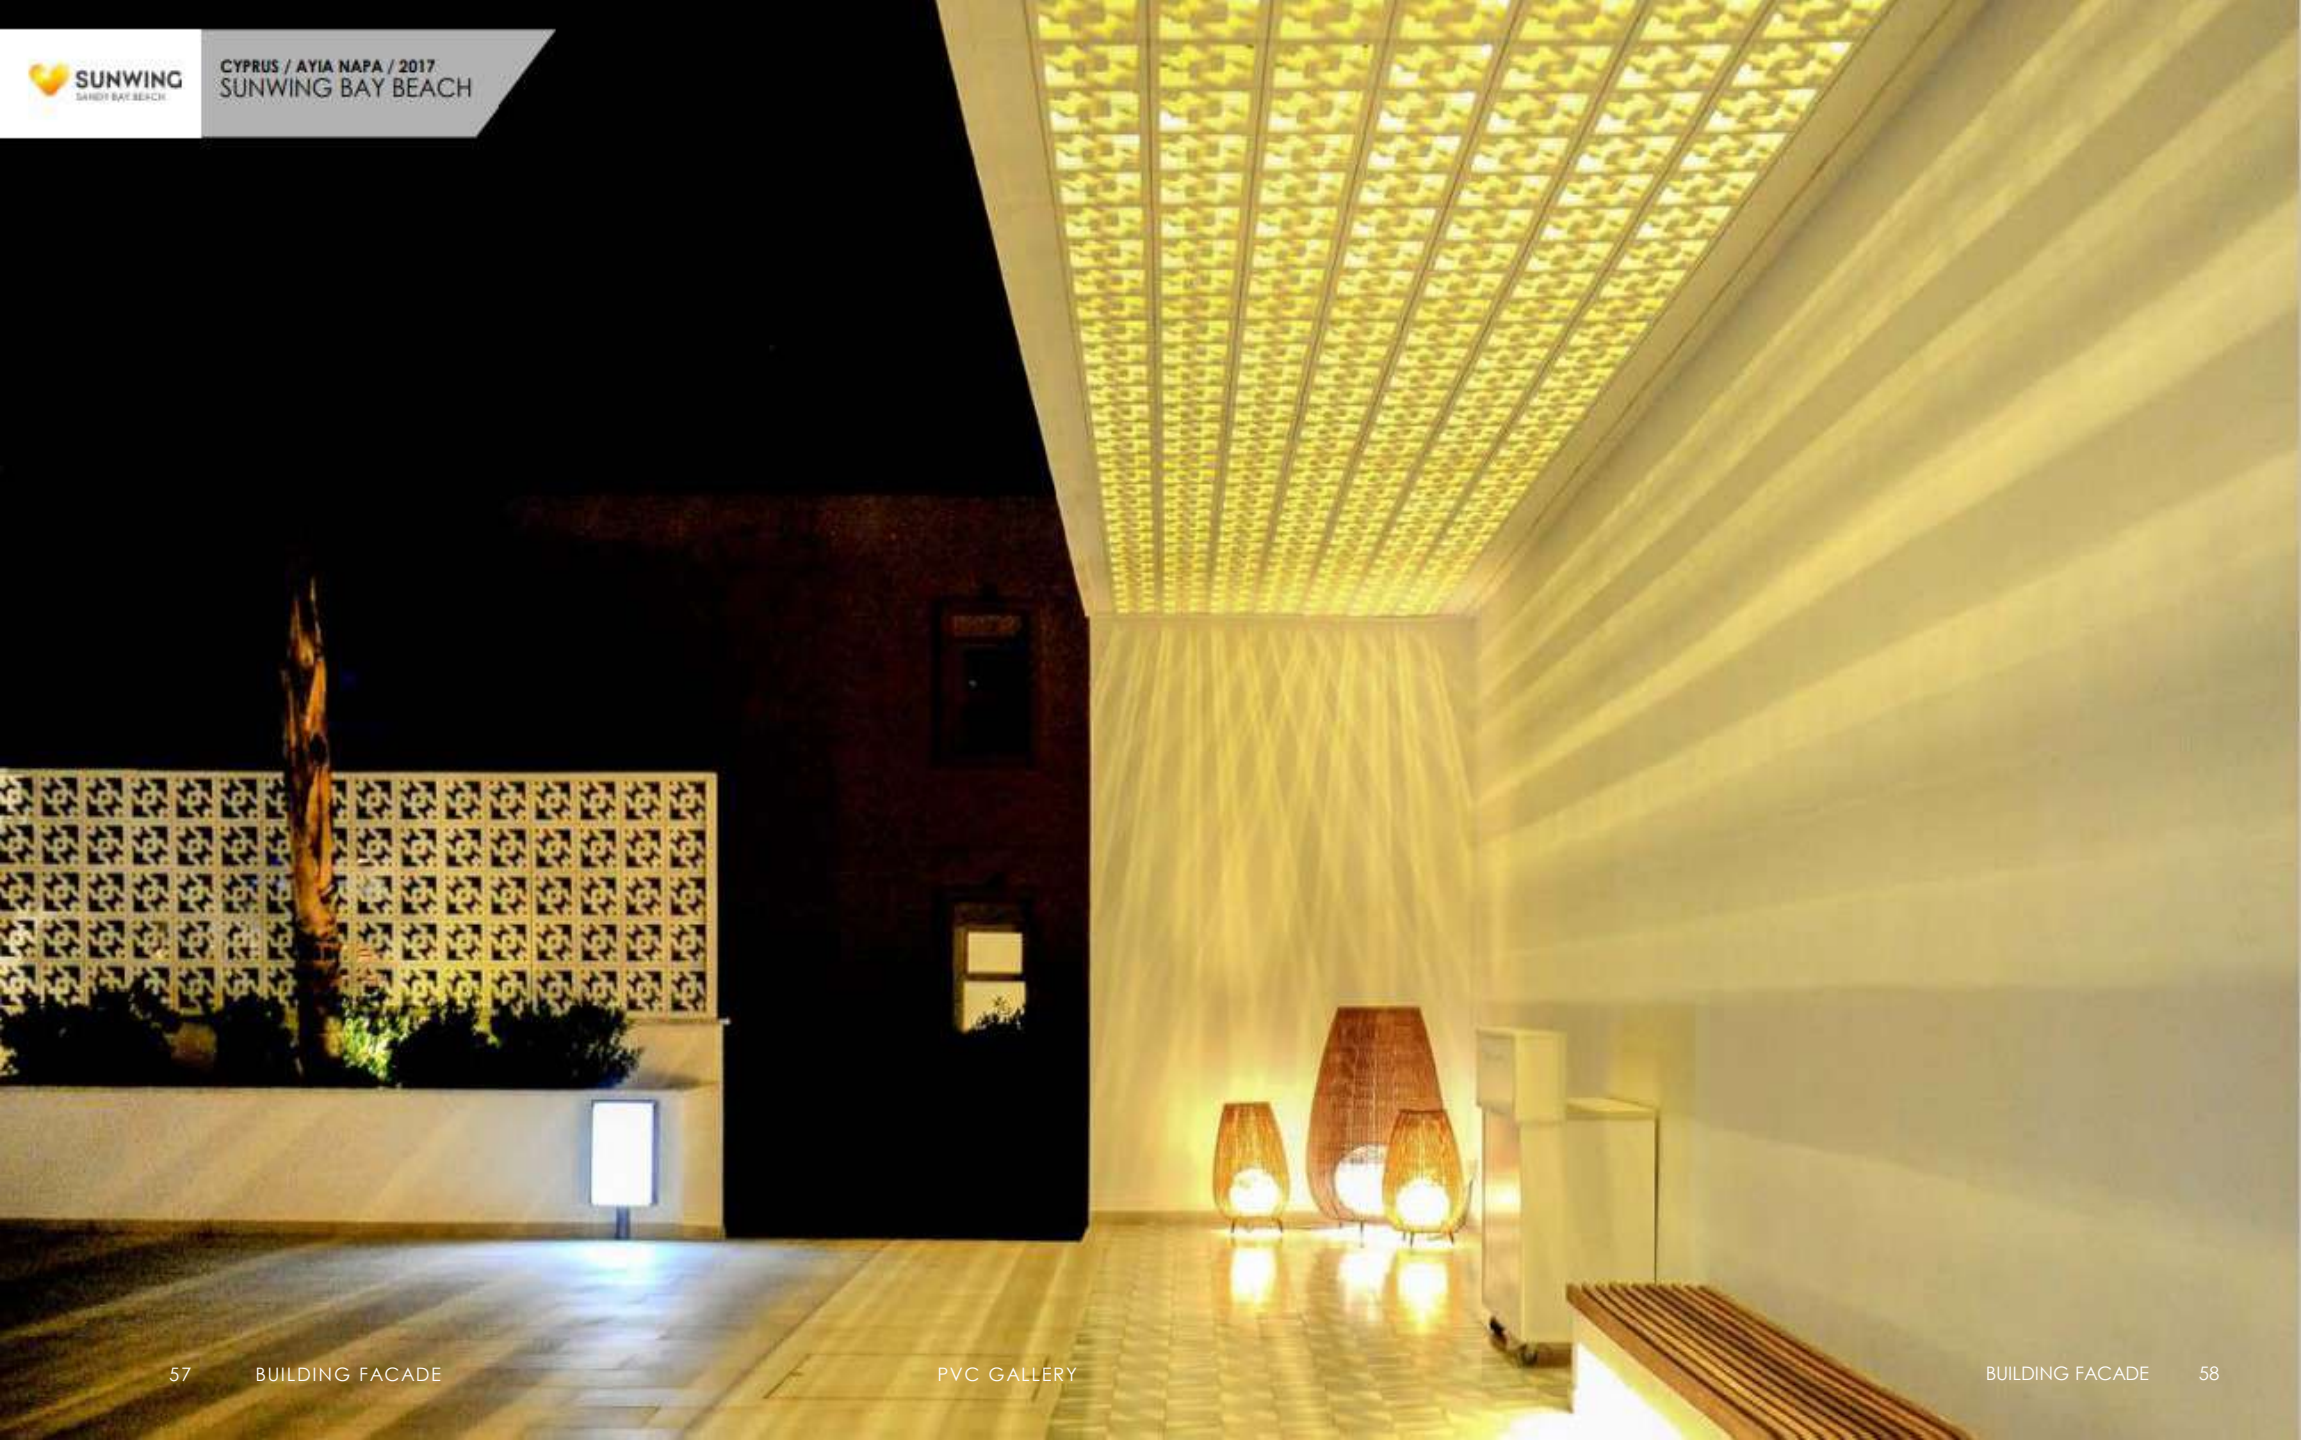

THE DUKE  
BOUTIQUE SUITES

ATHENS, GREECE / 2019  
THE DUKE BOUTIQUE SUITES

GREEK RESORT DEVELOPMENTS

CYPRUS / LIMASSOL / 2021  
RESIDENCE

ΔΗΜΙΟΥΡΓΙΚΗ

65 BUILDING FACADE

PVC GALLERY

BUILDING FACADE