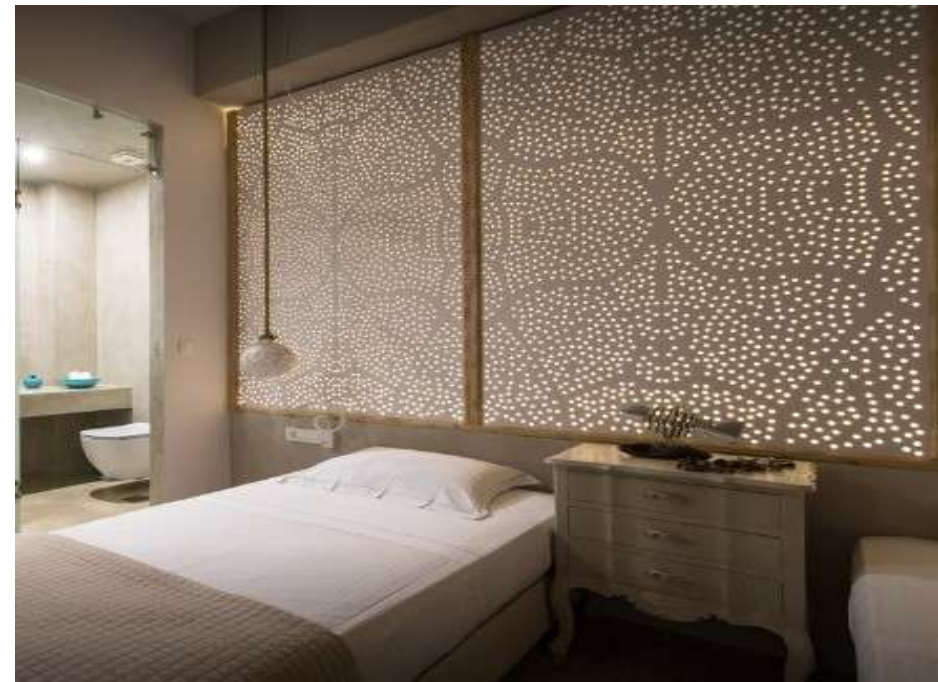

DESIGN: CHLOE HOW

RHODES, GREECE / 2019  
LTI ASTERIAS BEACH RESORT

Anthea

LIMASSOL, CYPRUS / 2015  
PRALINA EXPERIENCE

PAPHOS, CYPRUS / 2017  
KING EVELTHON BEACH HOTEL & RESORT

RHODES, GREECE / 2019  
TUI SENSIMAR LINDOS BAY  
RESORT & SPA