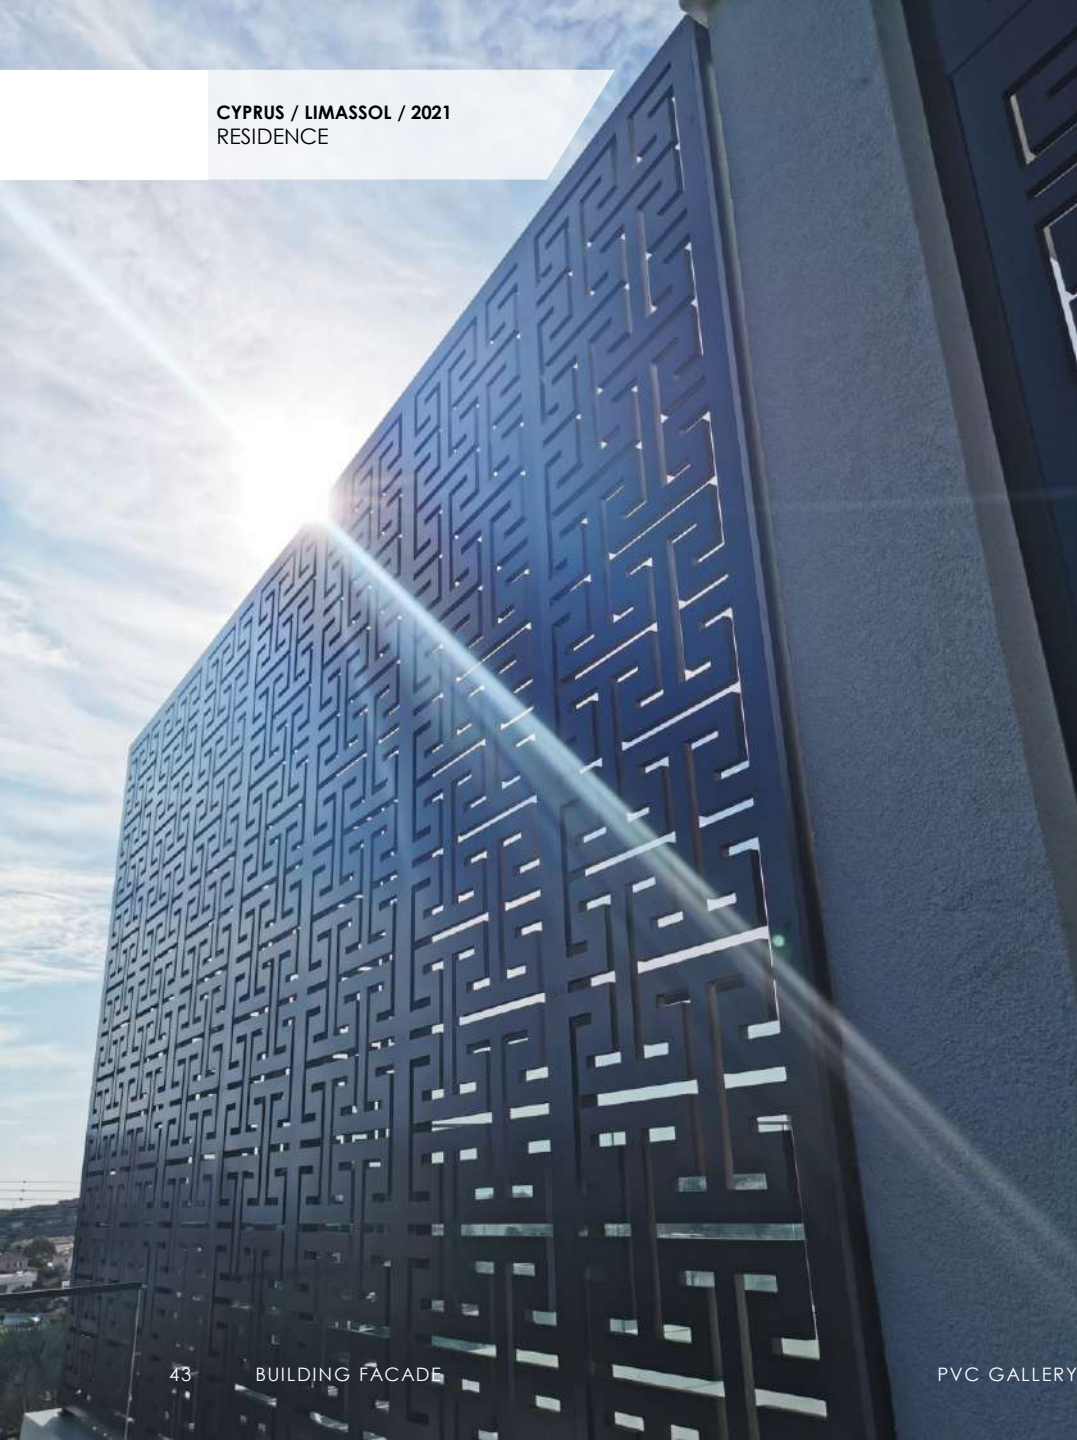

THE DUKE  
BOUTIQUE SUITES

ATHENS, GREECE / 2019  
THE DUKE BOUTIQUE SUITES

GREEK RESORT DEVELOPMENTS

CYPRUS / LIMASSOL / 2021  
RESIDENCE

ΔΗΜΙΟΥΡΓΙΚΗ

65 BUILDING FACADE

PVC GALLERY

BUILDING FACADE